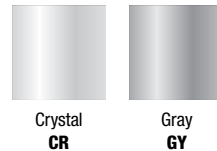

SALUTI PENDANT

ASSEMBLED IN AMERICA

REV 03.05.20

Compatible System Connectors

FJ-SALUTI-SM-GY-SN
Small (3" diameter) Gray

FJ-SALUTI-MD-CR-SN
Medium (4" diameter) Crystal

FJ-SALUTI-LG-GY-SN
Large (5.5" diameter) Gray

DESCRIPTION

The Saluti Pendant from PureEdge Lighting features a clean, contemporary profile made of glass. Choose from 2 Shade Colors. Dimmable with magnetic or electronic low voltage systems (sold separately). The Saluti Pendant can be used with any PureEdge 12V Fast Jack Connections. When used with the Multi-Port Linear or Round Canopy options from PureEdge Lighting, designers can create small to large scale designs.

SYSTEM COMPATABILITY:

Fast Jack (**FJ**), Monorail (**M**), Mono-point, Multi-Port, Vanishing Point.

FINISH

LAMP SPECIFICATION:

LED: INCLUDED

- Total Watts: 2.2W (Equivalent to 10W Halogen)
- Total Lumens: 167
- Lumens Per Watt: 76
- Color Temperature: 2700K
- Color Rendering index: 85+ CRI