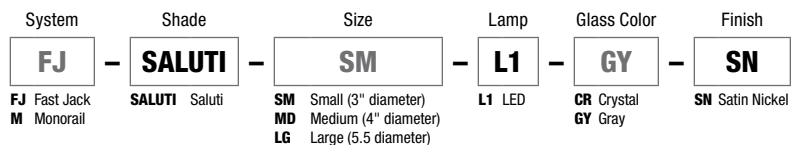

LINK TO 3D FILES:

3dwarehouse.sketchup.com

PROJECT	FIXTURE TYPE	DATE