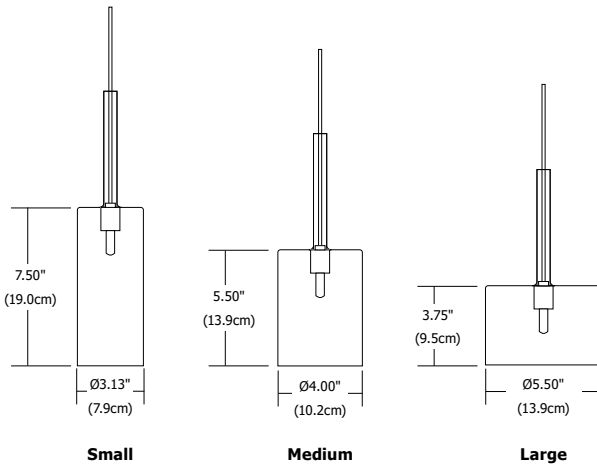

SALUTI PENDANT

ASSEMBLED IN AMERICA

REV 03.05.20

Compatible System Connectors

FJ-SALUTI-SM-GY-SN
Small (3" diameter) Gray

FJ-SALUTI-MD-CR-SN
Medium (4" diameter) Crystal

FJ-SALUTI-LG-GY-SN
Large (5.5" diameter) Gray

SYSTEM COMPATABILITY:

Fast Jack (**FJ**), Monorail (**M**), Mono-point, Multi-Port, Vanishing Point.

FINISH

LAMP SPECIFICATION:

LED: INCLUDED

- Total Watts: 2.2W (Equivalent to 10W Halogen)
- Total Lumens: 167
- Lumens Per Watt: 76
- Color Temperature: 2700K
- Color Rendering index: 85+ CRI

WEIGHT:

4 lbs. (1.8kg)

LINK TO 3D FILES:

3dwarehouse.sketchup.com

PROJECT	FIXTURE TYPE	DATE
---------	--------------	------