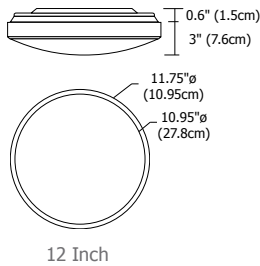

SATIN CEILING

Description:

Satin Ceiling series provides general light distribution through white frosted glass, which is surrounded by satin nickel trim. The 15" and 18" fluorescent versions are also available with an emergency light option (F1E); the 7" is only available in a halogen version.

Diffuser:

White

Body Finish:

Satin Nickel

Lamp Specification:

Halogen (H1) Lamp Included

7H1	75 Watt Type T3-78mm RSC Double End
12H1	200 Watt Type T3-118mm RSC Double End
15H1	250 Watt Type T3-118mm RSC Double End
18H1	300 Watt Type T3-118mm RSC Double End

Weight:

7	5 lbs (2 kg)
12	8 lbs (4 kg)
15	10 lbs (4.5 kg)
18	11 lbs (5 kg)

PROJECT:

FIXTURE
TYPE:

DATE: