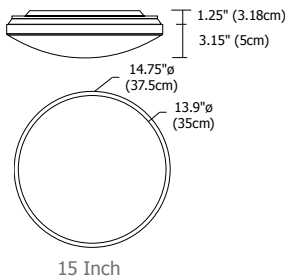

SATIN CEILING

Description:

Satin Ceiling series provides general light distribution through white frosted glass, which is surrounded by satin nickel trim. The 15" and 18" fluorescent versions are also available with an emergency light option (F1E); the 7" is only available in a halogen version.

Diffuser:

White

Body Finish:

Satin Nickel

Lamp Specification:

Halogen (H1) Lamp Included

7H1	75 Watt Type T3-78mm RSC Double End
12H1	200 Watt Type T3-118mm RSC Double End
15H1	250 Watt Type T3-118mm RSC Double End
18H1	300 Watt Type T3-118mm RSC Double End

Weight:

7	5 lbs (2 kg)
12	8 lbs (4 kg)
15	10 lbs (4.5 kg)
18	11 lbs (5 kg)

PROJECT:

FIXTURE
TYPE:

DATE: