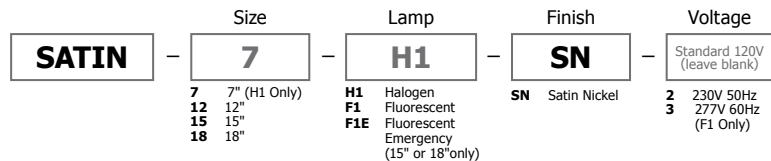

Weight:

7	5 lbs (2 kg)
12	8 lbs (4 kg)
15	10 lbs (4.5 kg)
18	11 lbs (5 kg)

PROJECT:

FIXTURE
TYPE:

DATE: