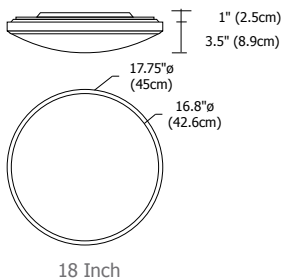

SATIN CEILING

Description:

Satin Ceiling series provides general light distribution through white frosted glass, which is surrounded by satin nickel trim. The 15" and 18" fluorescent versions are also available with an emergency light option (F1E); the 7" is only available in a halogen version.

Diffuser:

White

Body Finish:

Satin Nickel

Lamp Specification:

Halogen (H1) Lamp Included

7H1	75 Watt Type T3-78mm RSC Double End
12H1	200 Watt Type T3-118mm RSC Double End
15H1	250 Watt Type T3-118mm RSC Double End
18H1	300 Watt Type T3-118mm RSC Double End

Weight:

7	5 lbs (2 kg)
12	8 lbs (4 kg)
15	10 lbs (4.5 kg)
18	11 lbs (5 kg)

PROJECT:

FIXTURE
TYPE:

DATE: