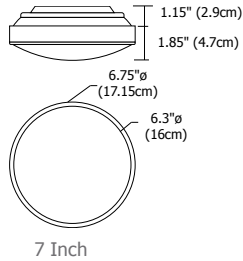

SATIN CEILING

Description:

Satin Ceiling series provides general light distribution through white frosted glass, which is surrounded by satin nickel trim. The 15" and 18" fluorescent versions are also available with an emergency light option (F1E); the 7" is only available in a halogen version.

Diffuser:

White

Body Finish:

Satin Nickel

Lamp Specification:

Halogen (H1) Lamp Included

7H1	75 Watt Type T3-78mm RSC Double End
12H1	200 Watt Type T3-118mm RSC Double End
15H1	250 Watt Type T3-118mm RSC Double End
18H1	300 Watt Type T3-118mm RSC Double End

Weight:

7	5 lbs (2 kg)
12	8 lbs (4 kg)
15	10 lbs (4.5 kg)
18	11 lbs (5 kg)

PROJECT:

FIXTURE
TYPE:

DATE: