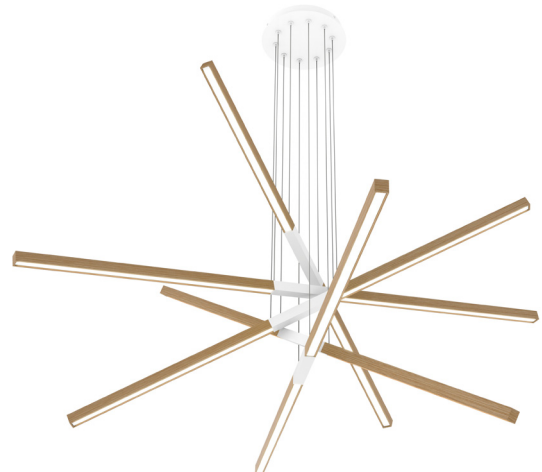

PX5P-TX-5W-39-22K-WWO

PROJECT	FIXTURE TYPE	DATE