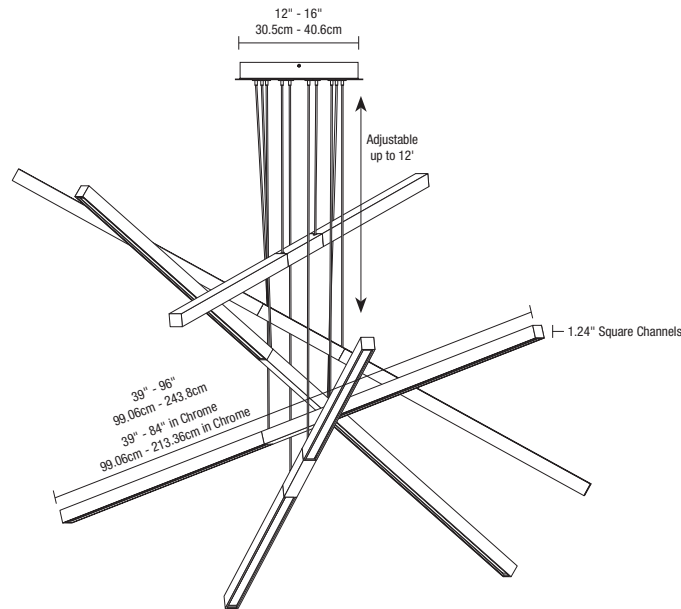

*Chrome, maximum length 84"
*Max Length for 7 Watts
USE REMOTE POWER SUPPLY FOR LONGER RUNS

PROJECT	FIXTURE TYPE	DATE
---------	--------------	------

PIX STICKS TIE STIX WITH POWER

REV 12.31.19

CSDSP																
DESCRIPTION	STANDARD EFFICIENCY, 100° DIFFUSED WHITE LENS WITHOUT LOUVER															
	5W (4.4 watts)									7W (7.5 watts)						
WATTS PER FOOT																
COLOR TEMPERATURE	22K	24K	27K	27D*	30K	27D*	35K	40K	57K	22K	24K	27K	30K	35K	40K	57K
LUMENS PER FOOT (lm/ft)	195	216.5	238	236	260	259	298	324	345	307	340.5	374	409	469	509	542
LUMENS PER WATT (lm/w)	44	49	54	49	59	54	68	74	78	42	46.5	51	56	64	70	74
CRI	85+	90+	95+	95+	95+	95+	85+	84	84	85+	90+	95+	95+	85+	84	84

PX9P-TX-5W-39-22K-BBK

PX9P-TX-5W-39-22K-CCH

PX9P-TX-5W-39-22K-BSB

PX9P-TX-5W-39-22K-WSB

PROJECT		FIXTURE TYPE		DATE	
---------	--	--------------	--	------	--

Actual Size: See below for actual lengths for wood and metal channels

PIX STICKS TIE STIX SUSPENSION WITH POWER CENTER FEED - ACTUAL SIZES

Ordering code (Nominal Size)	Wood channel Overall Length (Inches)	Metal channel Overall Length (Inches)
39	39.9	39.5
48	49.5	49.1
60	61.5	61.1
72	73.5	73.1
84	85.5	85.1
96	97.5	97.1