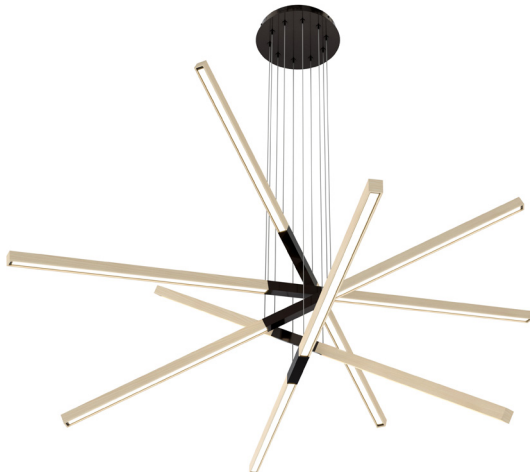

PX5P-TX-5W-39-22K-ZWM