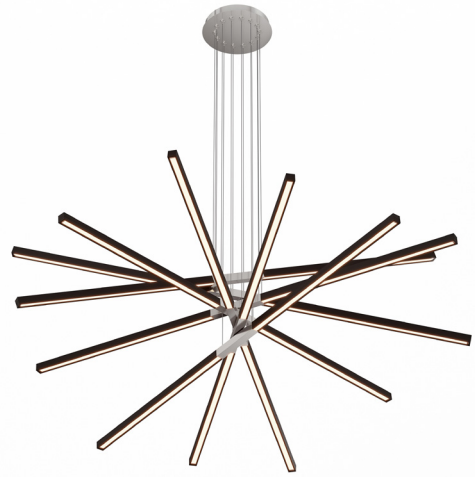

PIX STICKS TIE STIX WITH POWER

DESIGNED BY GREGORY KAY | ASSEMBLED IN AMERICA

REV 12.31.19

DESCRIPTION:

The Pix Sticks Tie Stix Suspension projects the essence of modernity and contemporary design. An alluring blend of sleek metal and beautiful wood finishes that demand attention. Capable of elegantly designed and powerfully illuminated abstract configurations, its 1.24-inch linear channels intersect at alternate heights casting down-light illumination to complement a variety of modern spaces. Choose from 2-9 sticks each between 39" to 96" in length, and from nine color temperatures all down lit through Diffused White lenses. Optional Warm Dim technology comes in both 2700K (27D) and 3000K (30D) allowing you to dial in the familiar glow of a dim incandescent or halogen light. Select from a variety of Channel, Hardware and Canopy Finishes to complete the look. Contains high 85+ or 95+ CRI LEDs. Comes with a metal canopy (12" for 2-5 stick fixtures or 16" for 6-9 stick fixtures). Each fixture comes with 12 feet of adjustable cable

LUMEN PERFORMANCE

@3000K 100% 4.4W per Foot. Lumen Output per foot: 270 Lm/ft. Lumen Output per Watt: 54 Lm/W. CRI: 85+ to 95+

PHYSICAL ATTRIBUTES:

Mounting Options:	2 to 5 Channels: 12" Surface Mount Canopy Round 6 to 9 Channels: 16" Surface Mount Canopy Round
Ordering Increments:	Order in sizes ranging from 39" to 96" per channel
Max Length:	7 Watt option is 60" channel
Material:	Real Hardwood, Cast Aluminum
Average LED Life:	50,000 hours at normal use
Compliance:	ETL listed
Warranty:	PureEdge's 5 Year PRO-RATED Warranty is back by over 30 years of precision lighting manufacturing and design.

PX5P-TX-5W-39-22K-CWC

PX5P-TX-5W-39-22K-SWE

PX5P-TX-5W-39-22K-ZWM

PX5P-TX-5W-39-22K-WWO

PROJECT	FIXTURE TYPE	DATE
---------	--------------	------

PIX STICKS TIE STIX
WITH POWER

PX7P-TX-5W-39-22K-BWC

PX7P-TX-5W-39-22K-SWE