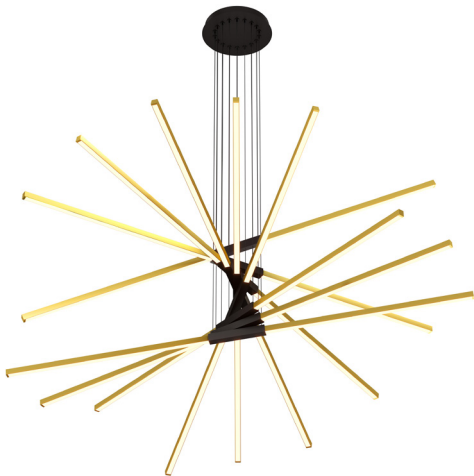

PX9P-TX-5W-39-22K-BSB