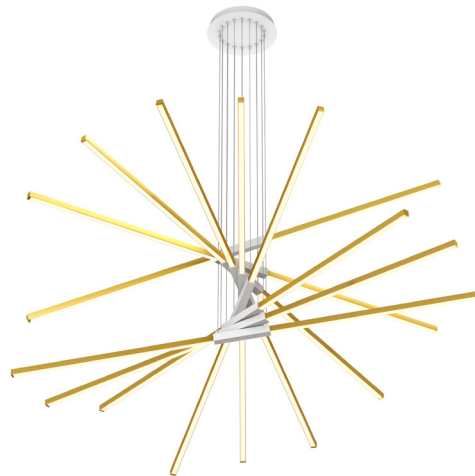

PIX STICKS TIE STIX WITH POWER

DESIGNED BY GREGORY KAY | ASSEMBLED IN AMERICA

REV 12.31.19

DESCRIPTION:

The Pix Sticks Tie Stix Suspension projects the essence of modernity and contemporary design. An alluring blend of sleek metal and beautiful wood finishes that demand attention. Capable of elegantly designed and powerfully illuminated abstract configurations, its 1.24-inch linear channels intersect at alternate heights casting down-light illumination to complement a variety of modern spaces. Choose from 2-9 sticks each between 39" to 96" in length, and from nine color temperatures all down lit through Diffused White lenses. Optional Warm Dim technology comes in both 2700K (27D) and 3000K (30D) allowing you to dial in the familiar glow of a dim incandescent or halogen light. Select from a variety of Channel, Hardware and Canopy Finishes to complete the look. Contains high 85+ or 95+ CRI LEDs. Comes with a metal canopy (12" for 2-5 stick fixtures or 16" for 6-9 stick fixtures). Each fixture comes with 12 feet of adjustable cable

PX5P-TX-5W-39-22K-CWC

PX5P-TX-5W-39-22K-SWE

PX5P-TX-5W-39-22K-ZWM

PX5P-TX-5W-39-22K-WWO

PROJECT	FIXTURE TYPE	DATE
---------	--------------	------

PIX STICKS TIE STIX
WITH POWER

PX7P-TX-5W-39-22K-BWC

PX7P-TX-5W-39-22K-SWE

PX9P-TX-5W-39-22K-BBK

PX9P-TX-5W-39-22K-CCH

PX9P-TX-5W-39-22K-BSB

PX9P-TX-5W-39-22K-WSB

PROJECT		FIXTURE TYPE		DATE	
---------	--	--------------	--	------	--

Actual Size: See below for actual lengths for wood and metal channels