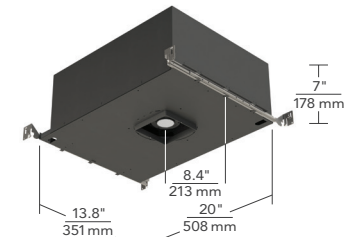

TRIMS

- Trim is angled with frosted linear spread lens with light shaping film to create consistent horizontal and vertical illumination
- Die cast aluminum with minimal thickness
- Available in flanged or flangeless ceiling appearance
- White can be field painted to match adjacent finishes
- Accommodates up to 1" ceiling thickness

*with ELV Driver option

4" HOUSING

MAX CEILING THICKNESS: 2"

NON-IC AIRTIGHT /
CHICAGO PLENUM

IC AIRTIGHT