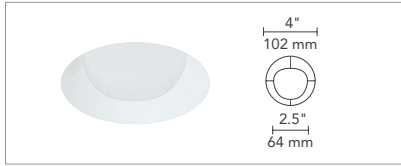

WALL WASH

TRIMS

ROUND

FLANGELESS WALL WASH