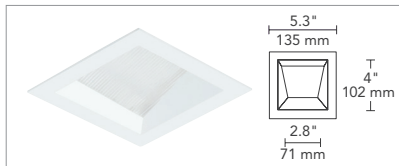

FLANGED WALL WASH