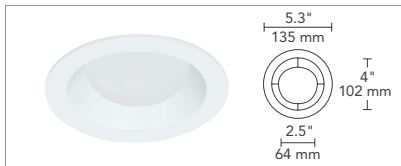

FLANGED WALL WASH