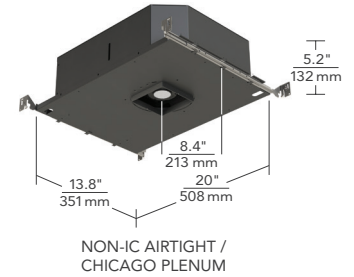

4" HOUSING

MAX CEILING THICKNESS: 2"