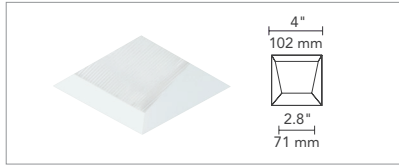

SQUARE

FLANGELESS WALL WASH