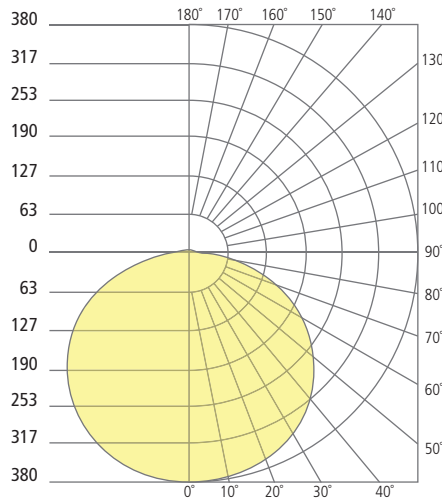

REFLECTIONS

FLEUR FLANGELESS INDIRECT DOWNLIGHT

techlighting.com

Fleur 5"

Fleur 8"

Fleur 12"

Aperture 5"

Aperture 8"

Aperture 12"

PHOTOMETRICS*

*For latest photometrics, please visit www.ELEMENT-Lighting.com

FLEUR FLANGELESS 5"

Total Lumen Output:	684
Total Power:	9
Luminaire Efficacy:	76
Color Temp:	3000K
CRI:	90+

FLEUR FLANGELESS 8"

Total Lumen Output:	1255
Total Power:	15
Luminaire Efficacy:	84
Color Temp:	3000K
CRI:	90+

FLEUR FLANGELESS 12"

Total Lumen Output:	1989
Total Power:	31
Luminaire Efficacy:	64
Color Temp:	3000K
CRI:	90+