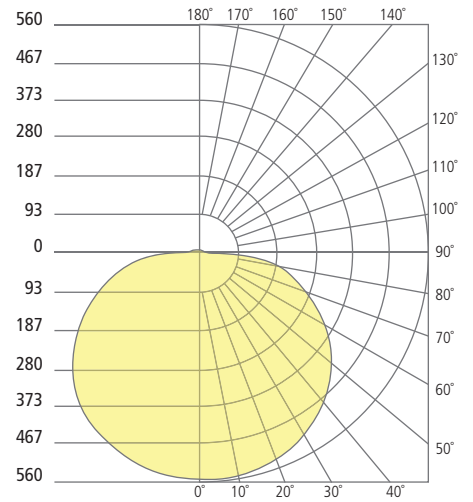

Aperture 12"

PHOTOMETRICS*

*For latest photometrics, please visit www.ELEMENT-Lighting.com

FLEUR FLANGED 5"

Total Lumen Output:	684
Total Power:	9
Luminaire Efficacy:	76
Color Temp:	3000K
CRI:	90+

FLEUR FLANGED 8"

Total Lumen Output:	1255
Total Power:	15
Luminaire Efficacy:	84
Color Temp:	3000K
CRI:	90+

FLEUR FLANGED 12"

Total Lumen Output:	1989
Total Power:	31
Luminaire Efficacy:	64
Color Temp:	3000K
CRI:	90+

PROJECT INFO