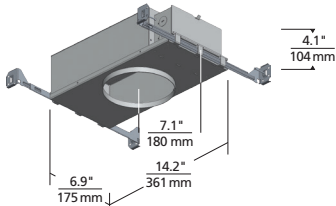

REFLECTIONS

FLEUR FLANGED INDIRECT DOWNLIGHT

techlighting.com

Fleur 5"

Fleur 8"

Fleur 12"

Aperture 5"

Aperture 8"