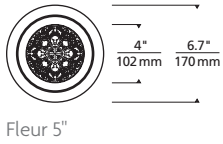

REFLECTIONS

FLEUR FLANGED INDIRECT DOWNLIGHT

techlighting.com

Fleur 5"