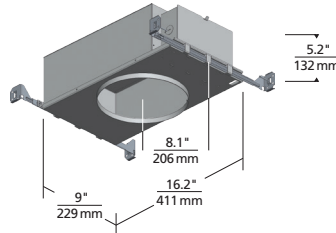

REFLECTIONS

FLEUR FLANGELESS INDIRECT DOWNLIGHT

techlighting.com

Fleur 5"

Fleur 8"

Fleur 12"

Aperture 5"

Aperture 8"