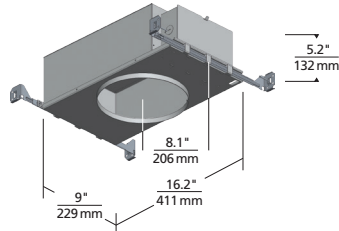

REFLECTIONS

FLEUR FLANGED INDIRECT DOWNLIGHT

techlighting.com

Fleur 5"

Fleur 8"

Fleur 12"

Aperture 5"

Aperture 8"