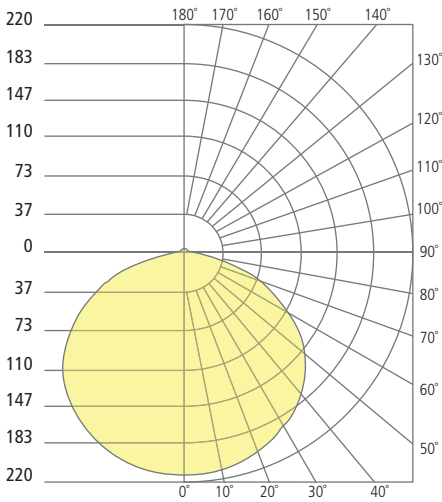

REFLECTIONS

FLEUR FLANGELESS INDIRECT DOWNLIGHT

techlighting.com

Fleur 5"

Fleur 8"

Fleur 12"

Aperture 5"

Aperture 8"

Aperture 12"

PHOTOMETRICS*

*For latest photometrics, please visit www.ELEMENT-Lighting.com

FLEUR FLANGELESS 5"

Total Lumen Output:	684
Total Power:	9
Luminaire Efficacy:	76
Color Temp:	3000K
CRI:	90+

FLEUR FLANGELESS 8"

Total Lumen Output:	1255
Total Power:	15
Luminaire Efficacy:	84
Color Temp:	3000K
CRI:	90+

FLEUR FLANGELESS 12"

Total Lumen Output:	1989
Total Power:	31
Luminaire Efficacy:	64
Color Temp:	3000K
CRI:	90+