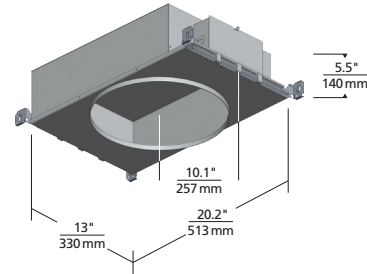

REFLECTIONS

FLEUR FLANGELESS INDIRECT DOWNLIGHT

techlighting.com

Fleur 5"

Fleur 8"

Fleur 12"

Aperture 5"

Aperture 8"