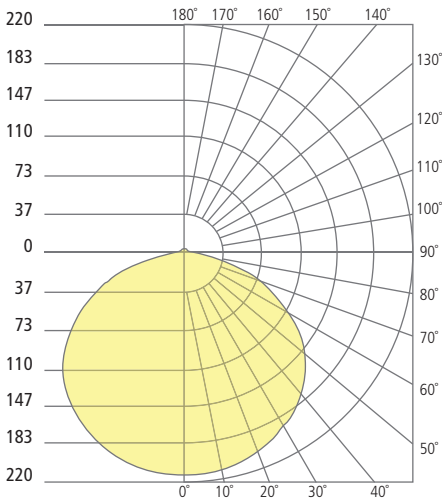

Aperture 12"

PHOTOMETRICS*

*For latest photometrics, please visit www.ELEMENT-Lighting.com

FLEUR FLANGED 5"

Total Lumen Output:	684
Total Power:	9
Luminaire Efficacy:	76
Color Temp:	3000K
CRI:	90+

FLEUR FLANGED 8"

Total Lumen Output:	1255
Total Power:	15
Luminaire Efficacy:	84
Color Temp:	3000K
CRI:	90+

FLEUR FLANGED 12"

Total Lumen Output:	1989
Total Power:	31
Luminaire Efficacy:	64
Color Temp:	3000K
CRI:	90+

PROJECT INFO