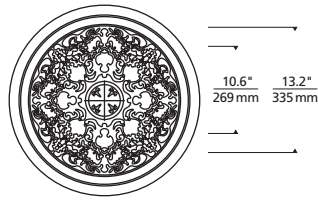

REFLECTIONS

FLEUR FLANGED INDIRECT DOWNLIGHT

techlighting.com

Fleur 5"

Fleur 8"

Fleur 12"

Aperture 5"

Aperture 8"