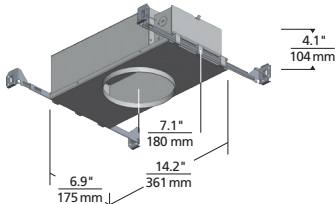

REFLECTIONS

FLEUR FLANGELESS INDIRECT DOWNLIGHT

techlighting.com

Fleur 5"

Fleur 8"

Fleur 12"

Aperture 5"

Aperture 8"