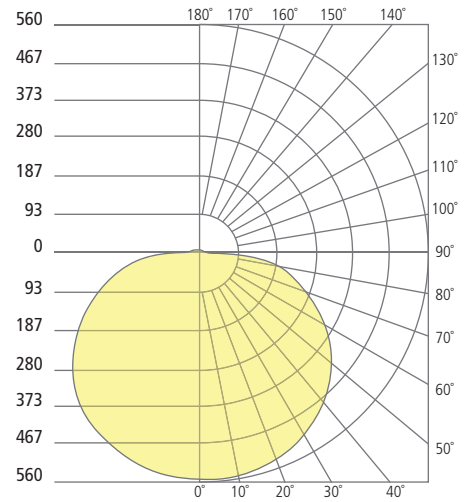

REFLECTIONS

FLEUR FLANGELESS INDIRECT DOWNLIGHT

techlighting.com

Fleur 5"

Fleur 8"

Fleur 12"

Aperture 5"

Aperture 8"

Aperture 12"

PHOTOMETRICS*

*For latest photometrics, please visit www.ELEMENT-Lighting.com

FLEUR FLANGELESS 5"

Total Lumen Output:	684
Total Power:	9
Luminaire Efficacy:	76
Color Temp:	3000K
CRI:	90+

FLEUR FLANGELESS 8"

Total Lumen Output:	1255
Total Power:	15
Luminaire Efficacy:	84
Color Temp:	3000K
CRI:	90+

FLEUR FLANGELESS 12"

Total Lumen Output:	1989
Total Power:	31
Luminaire Efficacy:	64
Color Temp:	3000K
CRI:	90+