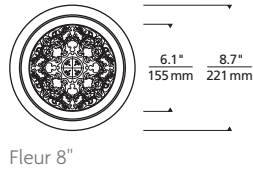

REFLECTIONS

FLEUR FLANGED INDIRECT DOWNLIGHT

techlighting.com

Fleur 5"

Fleur 8"

Fleur 12"

Aperture 5"

Aperture 8"