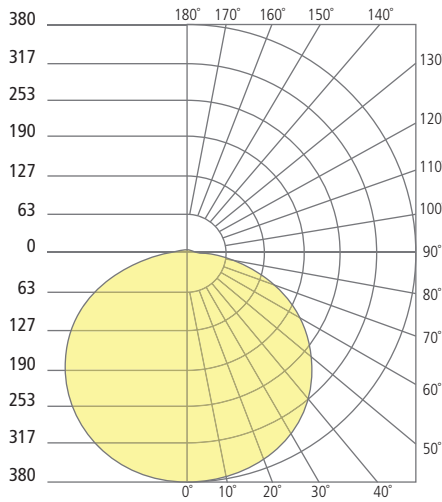

Aperture 12"

PHOTOMETRICS*

*For latest photometrics, please visit www.ELEMENT-Lighting.com

FLEUR FLANGED 5"

Total Lumen Output:	684
Total Power:	9
Luminaire Efficacy:	76
Color Temp:	3000K
CRI:	90+

FLEUR FLANGED 8"

Total Lumen Output:	1255
Total Power:	15
Luminaire Efficacy:	84
Color Temp:	3000K
CRI:	90+

FLEUR FLANGED 12"

Total Lumen Output:	1989
Total Power:	31
Luminaire Efficacy:	64
Color Temp:	3000K
CRI:	90+

PROJECT INFO