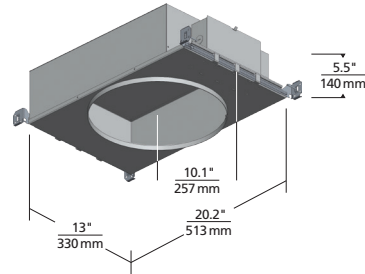

REFLECTIONS

FLEUR FLANGED INDIRECT DOWNLIGHT

techlighting.com

Fleur 5"

Fleur 8"

Fleur 12"

Aperture 5"

Aperture 8"