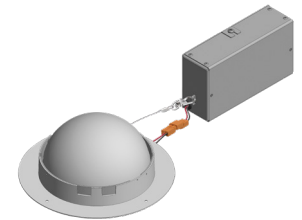

Innovative, first-of-its-kind technology in architectural downlights, ELEMENT Reflections Remodel combines decorative recessed domes with beautifully controlled, reduced-glare indirect LED illumination. ELEMENT Reflections Remodel domes (available in 5", 8" and 12" diameters) are recessed into the ceiling plane and act as reflectors to a completely hidden ring of up-firing LEDs.

## DOMES/TRIM WITH REMOTE JUNCTION BOX

Flanged 5"      Flangeless 5"      J-Box (side view/top view)

3/4 Flanged View

Flanged 8"      Flangeless 8"      J-Box (side view/top view)

Flanged 12"      Flangeless 12"      J-Box (side view/top view)