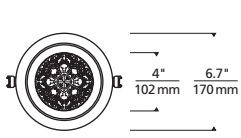

DOMES/TRIM

Fleur Flanged 5"