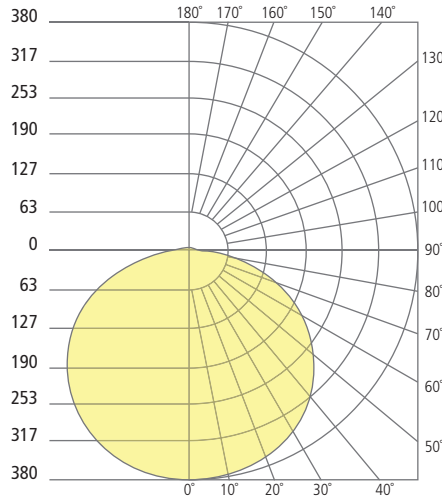

## PHOTOMETRICS\*

\*For latest photometrics, please visit [www.ELEMENT-Lighting.com](http://www.ELEMENT-Lighting.com)

### FLEUR 5"

Total Lumen Output: 684  
 Total Power: 9  
 Luminaire Efficacy: 76  
 Color Temp: 3000K  
 CRI: 90+

### FLEUR 8"

Total Lumen Output: 1255  
 Total Power: 15  
 Luminaire Efficacy: 84  
 Color Temp: 3000K  
 CRI: 90+

### FLEUR 12"

Total Lumen Output: 1989  
 Total Power: 31  
 Luminaire Efficacy: 64  
 Color Temp: 3000K  
 CRI: 90+