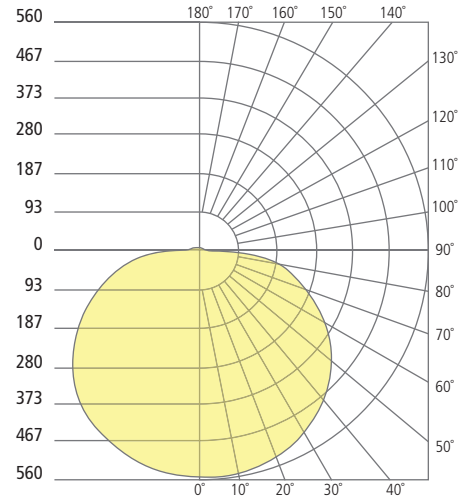

## PHOTOMETRICS\*

\*For latest photometrics, please visit [www.ELEMENT-Lighting.com](http://www.ELEMENT-Lighting.com)

### FLEUR 5"

Total Lumen Output: 684  
 Total Power: 9  
 Luminaire Efficacy: 76  
 Color Temp: 3000K  
 CRI: 90+

### FLEUR 8"

Total Lumen Output: 1255  
 Total Power: 15  
 Luminaire Efficacy: 84  
 Color Temp: 3000K  
 CRI: 90+

### FLEUR 12"

Total Lumen Output: 1989  
 Total Power: 31  
 Luminaire Efficacy: 64  
 Color Temp: 3000K  
 CRI: 90+