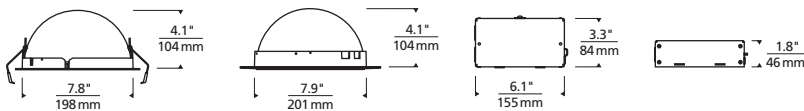

## DOMES/TRIM

Fleur Flanged 5"

Fleur Flanged 8"

Fleur Flanged 12"

Fleur Flangeless\* 5"  
\*shown with plaster plate

Fleur Flangeless\* 8"

Fleur Flangeless\* 12"

## DOMES/TRIM WITH REMOTE JUNCTION BOX

Flanged 5"      Flangeless 5"      J-Box (side view/top view)

3/4 Flanged View

Flanged 8"      Flangeless 8"      J-Box (side view/top view)

Flanged 12"      Flangeless 12"      J-Box (side view/top view)