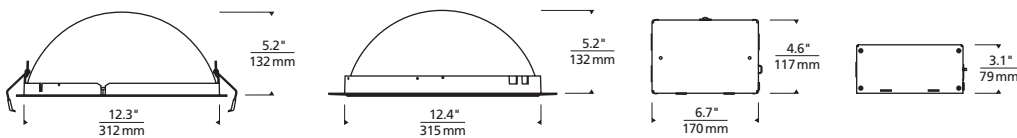

## DOMES/TRIM WITH REMOTE JUNCTION BOX

Flanged 5"      Flangeless 5"      J-Box (side view/top view)

3/4 Flanged View

Flanged 8"      Flangeless 8"      J-Box (side view/top view)

Flanged 12"      Flangeless 12"      J-Box (side view/top view)