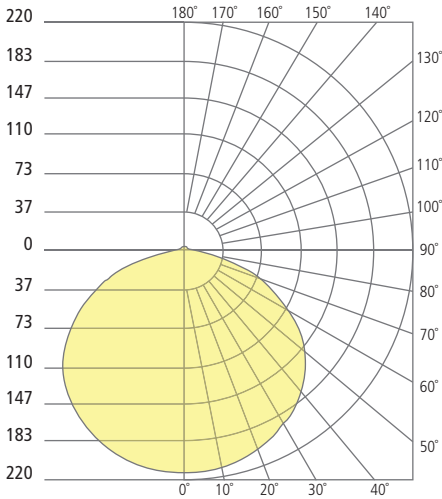

## PHOTOMETRICS\*

\*For latest photometrics, please visit [www.ELEMENT-Lighting.com](http://www.ELEMENT-Lighting.com)

### FLEUR 5"

Total Lumen Output: 684  
 Total Power: 9  
 Luminaire Efficacy: 76  
 Color Temp: 3000K  
 CRI: 90+

### FLEUR 8"

Total Lumen Output: 1255  
 Total Power: 15  
 Luminaire Efficacy: 84  
 Color Temp: 3000K  
 CRI: 90+

### FLEUR 12"

Total Lumen Output: 1989  
 Total Power: 31  
 Luminaire Efficacy: 64  
 Color Temp: 3000K  
 CRI: 90+