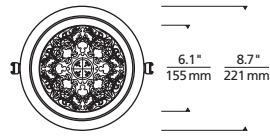

Fleur Flanged 8"