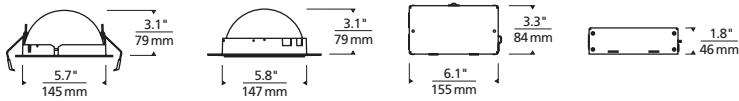

## DOMES/TRIM

Fleur Flanged 5"

Fleur Flanged 8"

Fleur Flanged 12"

Fleur Flangeless\* 5"  
\*shown with plaster plate

Fleur Flangeless\* 8"

Fleur Flangeless\* 12"

## DOMES/TRIM WITH REMOTE JUNCTION BOX

Flanged 5"      Flangeless 5"      J-Box (side view/top view)

3/4 Flanged View

Flanged 8"      Flangeless 8"      J-Box (side view/top view)

Flanged 12"      Flangeless 12"      J-Box (side view/top view)