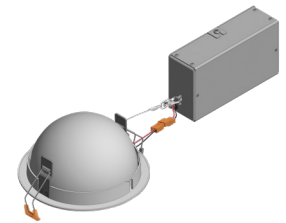

Innovative, first-of-its-kind technology in architectural downlights, ELEMENT Reflections Remodel combines decorative recessed domes with beautifully controlled, reduced-glare indirect LED illumination. ELEMENT Reflections Remodel domes (available in 5", 8" and 12" diameters) are recessed into the ceiling plane and act as reflectors to a completely hidden ring of up-firing LEDs.

## DOMES/TRIM WITH REMOTE JUNCTION BOX

Flanged 5"      Flangeless 5"      J-Box (side view/top view)

3/4 Flanged View

Flanged 8"      Flangeless 8"      J-Box (side view/top view)

Flanged 12"      Flangeless 12"      J-Box (side view/top view)