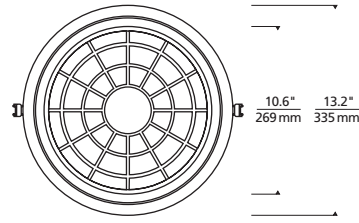

*HL2W - 120V INPUT VOLTAGE ONLY.
**ALL DRIVERS EXCEPT LUTRON HL2W ARE UNV = 120V/277V INPUT VOLTAGE.

DOMES/TRIM

Skye Flanged 5"

Skye Flanged 8"

Skye Flanged 12"

Skye Flangeless* 5"
*shown with plaster plate

Skye Flangeless* 8"

Skye Flangeless* 12"

DOMES/TRIM WITH REMOTE JUNCTION BOX

Flanged 5"

Flangeless 5"

J-Box (side view/top view)

3/4 Flanged View

Flanged 8"