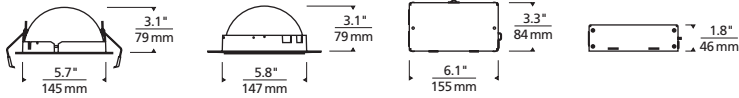

*HL2W - 120V INPUT VOLTAGE ONLY.
**ALL DRIVERS EXCEPT LUTRON HL2W ARE UNV = 120V/277V INPUT VOLTAGE.

DOMES/TRIM

Skye Flanged 5"

Skye Flanged 8"

Skye Flanged 12"

Skye Flangeless* 5"
*shown with plaster plate

Skye Flangeless* 8"

Skye Flangeless* 12"

DOMES/TRIM WITH REMOTE JUNCTION BOX

Flanged 5"

Flangeless 5"

J-Box (side view/top view)

3/4 Flanged View

Flanged 8"