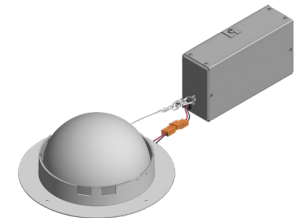

REFLECTIONS

REMODEL SKYE INDIRECT DOWNLIGHT

Innovative, first-of-its-kind technology in architectural downlights, ELEMENT Reflections Remodel combines decorative recessed domes with beautifully controlled, reduced-glare indirect LED illumination. ELEMENT Reflections Remodel domes (available in 5", 8" and 12" diameters) are recessed into the ceiling plane and act as reflectors to a completely hidden ring of up-firing LEDs.

*HL2W - 120V INPUT VOLTAGE ONLY.
**ALL DRIVERS EXCEPT LUTRON HL2W ARE UNV = 120V/277V INPUT VOLTAGE.

DOMES/TRIM

Skye Flanged 5"

Skye Flanged 8"

Skye Flanged 12"

Skye Flangeless* 5"
*shown with plaster plate

Skye Flangeless* 8"

Skye Flangeless* 12"

DOMES/TRIM WITH REMOTE JUNCTION BOX

Flanged 5"

Flangeless 5"

J-Box (side view/top view)

3/4 Flanged View

Flanged 8"

Flangeless 8"

J-Box (side view/top view)

3/4 Flangeless View with integrated mud plate

Flanged 12"

Flangeless 12"

J-Box (side view/top view)

PHOTOMETRICS*

*For latest photometrics, please visit www.ELEMENT-Lighting.com