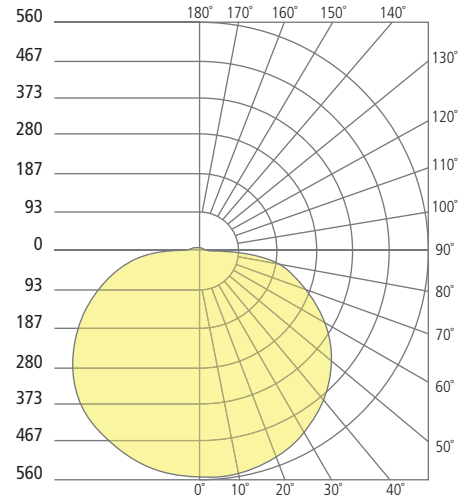

Flangeless 8"

J-Box (side view/top view)

3/4 Flangeless View with integrated mud plate

Flanged 12"

Flangeless 12"

J-Box (side view/top view)

PHOTOMETRICS*

*For latest photometrics, please visit www.ELEMENT-Lighting.com

SKYE 5"

Total Lumen Output: 684
 Total Power: 9
 Luminaire Efficacy: 76
 Color Temp: 3000K
 CRI: 90+

SKYE 8"

Total Lumen Output: 1255
 Total Power: 15
 Luminaire Efficacy: 84
 Color Temp: 3000K
 CRI: 90+

SKYE 12"

Total Lumen Output: 1989
 Total Power: 30.8
 Luminaire Efficacy: 64
 Color Temp: 3000K
 CRI: 90+

PROJECT INFO

FIXTURE TYPE & QUANTITY

JOB NAME & INFO

NOTES

2019 Tech Lighting, L.L.C. All rights reserved. The "Tech Lighting" graphic is a registered trademark. Tech Lighting reserves the right to change specifications for product improvements without notification.