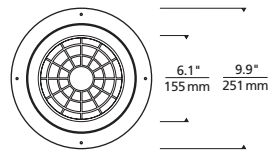

*HL2W - 120V INPUT VOLTAGE ONLY.
**ALL DRIVERS EXCEPT LUTRON HL2W ARE UNV = 120V/277V INPUT VOLTAGE.

DOMES/TRIM

Skye Flanged 5"

Skye Flanged 8"

Skye Flanged 12"

Skye Flangeless* 5"
*shown with plaster plate