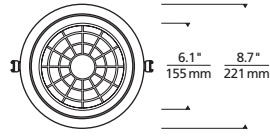

*HL2W - 120V INPUT VOLTAGE ONLY.
**ALL DRIVERS EXCEPT LUTRON HL2W ARE UNV = 120V/277V INPUT VOLTAGE.

DOMES/TRIM

Skye Flanged 5"

Skye Flanged 8"

Skye Flanged 12"

Skye Flangeless* 5"
*shown with plaster plate