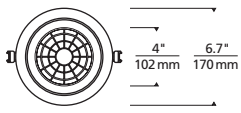

*HL2W - 120V INPUT VOLTAGE ONLY.
**ALL DRIVERS EXCEPT LUTRON HL2W ARE UNV = 120V/277V INPUT VOLTAGE.

DOMES/TRIM

Skye Flanged 5"

Skye Flanged 8"

Skye Flanged 12"

Skye Flangeless* 5"
*shown with plaster plate