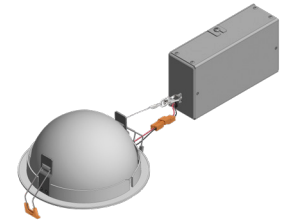

REFLECTIONS

REMODEL SKYE INDIRECT DOWNLIGHT

Innovative, first-of-its-kind technology in architectural downlights, ELEMENT Reflections Remodel combines decorative recessed domes with beautifully controlled, reduced-glare indirect LED illumination. ELEMENT Reflections Remodel domes (available in 5", 8" and 12" diameters) are recessed into the ceiling plane and act as reflectors to a completely hidden ring of up-firing LEDs.

*HL2W - 120V INPUT VOLTAGE ONLY.
**ALL DRIVERS EXCEPT LUTRON HL2W ARE UNV = 120V/277V INPUT VOLTAGE.

DOMES/TRIM

Skye Flanged 5"

Skye Flanged 8"

Skye Flanged 12"

Skye Flangeless* 5"
*shown with plaster plate

Skye Flangeless* 8"

Skye Flangeless* 12"

DOMES/TRIM WITH REMOTE JUNCTION BOX

Flanged 5"

Flangeless 5"

J-Box (side view/top view)

3/4 Flanged View

Flanged 8"

Flangeless 8"

J-Box (side view/top view)

3/4 Flangeless View with integrated mud plate

Flanged 12"

Flangeless 12"

J-Box (side view/top view)

PHOTOMETRICS*

*For latest photometrics, please visit www.ELEMENT-Lighting.com