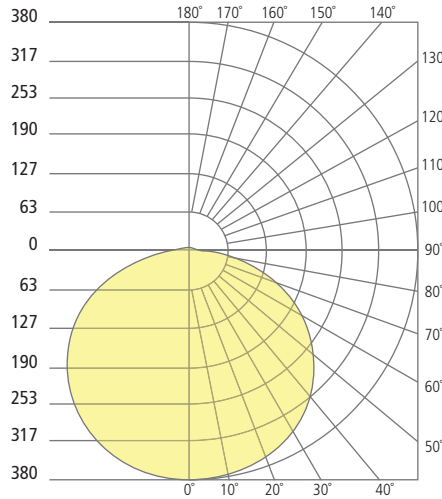

Flangeless 8"

J-Box (side view/top view)

3/4 Flangeless View with integrated mud plate

Flanged 12"

Flangeless 12"

J-Box (side view/top view)

PHOTOMETRICS*

*For latest photometrics, please visit www.ELEMENT-Lighting.com

SKYE 5"

Total Lumen Output: 684
 Total Power: 9
 Luminaire Efficacy: 76
 Color Temp: 3000K
 CRI: 90+

SKYE 8"

Total Lumen Output: 1255
 Total Power: 15
 Luminaire Efficacy: 84
 Color Temp: 3000K
 CRI: 90+

SKYE 12"

Total Lumen Output: 1989
 Total Power: 30.8
 Luminaire Efficacy: 64
 Color Temp: 3000K
 CRI: 90+

PROJECT INFO

FIXTURE TYPE & QUANTITY

JOB NAME & INFO

NOTES

2019 Tech Lighting, L.L.C. All rights reserved. The "Tech Lighting" graphic is a registered trademark. Tech Lighting reserves the right to change specifications for product improvements without notification.