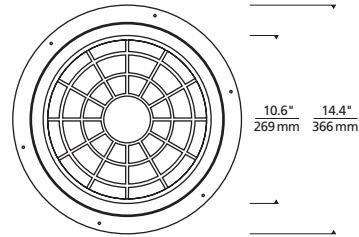

REFLECTIONS

REMODEL SKYE INDIRECT DOWNLIGHT

Innovative, first-of-its-kind technology in architectural downlights, ELEMENT Reflections Remodel combines decorative recessed domes with beautifully controlled, reduced-glare indirect LED illumination. ELEMENT Reflections Remodel domes (available in 5", 8" and 12" diameters) are recessed into the ceiling plane and act as reflectors to a completely hidden ring of up-firing LEDs.

*HL2W - 120V INPUT VOLTAGE ONLY.
**ALL DRIVERS EXCEPT LUTRON HL2W ARE UNV = 120V/277V INPUT VOLTAGE.

DOMES/TRIM

Skye Flanged 5"

Skye Flanged 8"

Skye Flanged 12"

Skye Flangeless* 5"
*shown with plaster plate

Skye Flangeless* 8"

Skye Flangeless* 12"

DOMES/TRIM WITH REMOTE JUNCTION BOX

Flanged 5"

Flangeless 5"

J-Box (side view/top view)

3/4 Flanged View

Flanged 8"