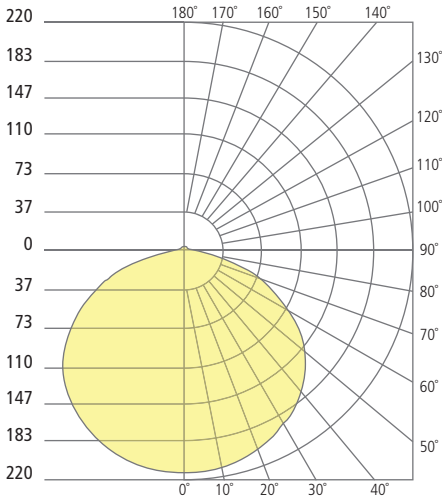

Flangeless 8"

J-Box (side view/top view)

3/4 Flangeless View with integrated mud plate

Flanged 12"

Flangeless 12"

J-Box (side view/top view)

PHOTOMETRICS*

*For latest photometrics, please visit www.ELEMENT-Lighting.com

SKYE 5"

Total Lumen Output: 684
 Total Power: 9
 Luminaire Efficacy: 76
 Color Temp: 3000K
 CRI: 90+

SKYE 8"

Total Lumen Output: 1255
 Total Power: 15
 Luminaire Efficacy: 84
 Color Temp: 3000K
 CRI: 90+

SKYE 12"

Total Lumen Output: 1989
 Total Power: 30.8
 Luminaire Efficacy: 64
 Color Temp: 3000K
 CRI: 90+

PROJECT INFO

FIXTURE TYPE & QUANTITY

JOB NAME & INFO

NOTES

2019 Tech Lighting, L.L.C. All rights reserved. The "Tech Lighting" graphic is a registered trademark. Tech Lighting reserves the right to change specifications for product improvements without notification.