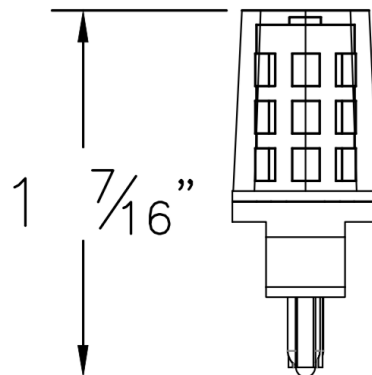

The 12V T5 EmeryAllen retrofit lamp is an energy efficient alternative to 12V incandescent T5 base lamps. It offers similar light output to a 12V, 10W incandescent (150lm) and is suitable for use in most 12V T5 base fixtures.

Base Type	T5
Material	Ceramic + PC
Input Voltage	12V AC/DC
Wattage	1.5
CRI	90+
Brightness	150 lumens
Lumens/Watt	100
Color Temperature	2700K, 3000K, +
Halogen Equivalent	10W
Beam Angle	360 degrees
Life	25,000 hours
Warranty	5 years / 2 years*

Available Models:

- EA-T5-1.5W-001-279W (2700K)
- EA-T5-1.5W-001-309W (3000K)

Dimming:

- Dimmable with most magnetic and electronic LED compatible transformers.
- Dimmable with most MLV and ELV dimmers.

Light Distribution

DAMP LOCATION & ENCLOSED FIXTURE

© 2017 EmeryAllen, LLC. All Rights Reserved, PATENT PENDING

*Please review complete warranty information at www.EmeryAllen.com