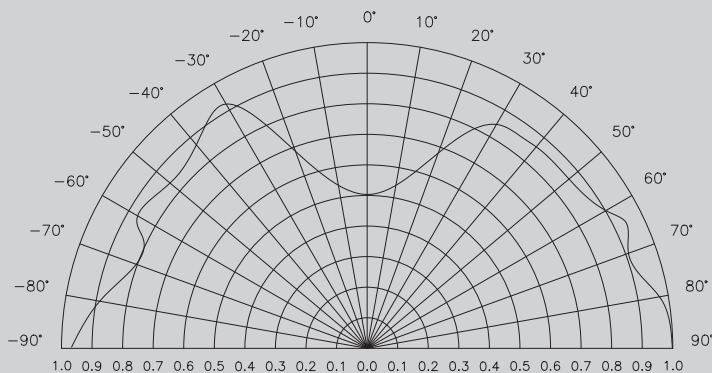

The EmeryAllen 120V R7S retrofit lamp is an energy efficient alternative to halogen R7S lamps. It offers similar light output to a 120V, 75W halogen lamp (660lm) and is suitable for use in most 120V R7S fixtures.

Base Type	R7S
Material	Ceramic + PC
Input Voltage	100-240V AC
Wattage	6.0
CRI	80+
Brightness	660 lumens
Lumens/Watt	110
Color Temperature	3000K
Halogen Equivalent	75W
Beam Angle	360 degrees
Life	25,000 hours
Warranty	5 years / 2 years*

Available Models:

- EA-R7S-6.0W-3080 (3000K)

Light Distribution

DAMP LOCATION & ENCLOSED FIXTURE

© 2017 EmeryAllen, LLC. All Rights Reserved, PATENT PENDING

*Please review complete warranty information at www.EmeryAllen.com