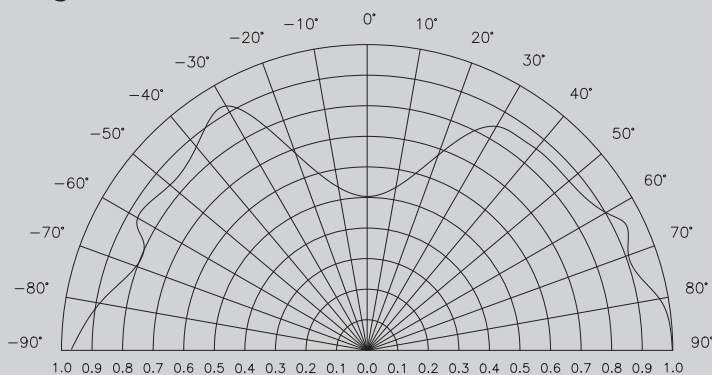

The EmeryAllen 120V R7S retrofit lamp is an energy efficient alternative to halogen R7S lamps. It offers similar light output to a 120V, 100W halogen lamp (1100lm) and is suitable for use in most 120V R7S fixtures.

Base Type	R7S
Material	Ceramic + PC
Input Voltage	100-240V AC
Wattage	10.0
CRI	80+
Brightness	1100 lumens
Lumens/Watt	110
Color Temperature	3000K
Halogen Equivalent	100W
Beam Angle	360 degrees
Life	25,000 hours
Warranty	5 years / 2 years*

Available Models:

- EA-R7S-10.0W-3080 (3000K)

Light Distribution

DAMP LOCATION & ENCLOSED FIXTURE

© 2017 EmeryAllen, LLC. All Rights Reserved, PATENT PENDING

*Please review complete warranty information at www.EmeryAllen.com