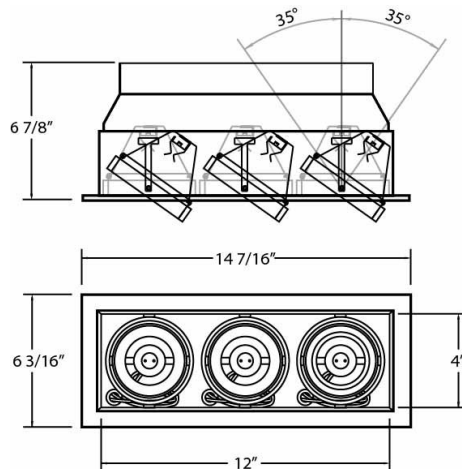

PROJECT INFORMATION

 Job Name: Date: Type:

 Comments:

TE113GU10, 3-LIGHT GU10 MULTIPLE RECESS

PRODUCT DETAILS

No.	:	TE113GU10-02
Product Color	:	WHITE
Shade / Accent Colour	:	BLACK
Length	:	14.4375"
Width	:	6.1875"
Height	:	6.875"

OPTIONS AVAILABLE

ITEM NO.	FINISH	SHADE
TE113GU10-01	BLACK	BLACK
TE113GU10-02	WHITE	BLACK
TE113GU10-0N	BLACK	PLATINUM
TE113GU10-22	WHITE	WHITE

TECHNICAL DETAILS

Location	:	DRY
Approval	:	
Horizontal Adjustment	:	35
Cut Hole Length	:	13.375"
Cut Hole Width	:	5.125"

PROJECT INFORMATION

 Job Name: Date: Type:

 Comments:

TE114AGU10, 4-LIGHT GU10 MULTIPLE RECESS

PRODUCT DETAILS

No.	:	TE114AGU10-22
Product Color	:	WHITE
Shade / Accent Colour	:	WHITE
Length	:	18.375"
Width	:	6.1875"
Height	:	6.75"