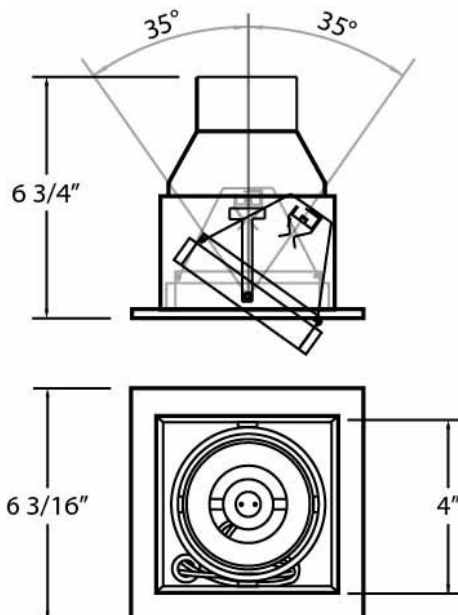

TE111GU10, 1-LIGHT GU10 MULTIPLE RECESS

PRODUCT DETAILS

No.	:	TE111GU10-02
Product Color	:	WHITE
Shade / Accent Colour	:	BLACK
Length	:	6.1875"
Width	:	6.1875"
Height	:	6.75"
Weight	:	2lbs

LIGHT SOURCE DETAILS

ITEM NO.	FINISH	SHADE
TE111GU10-01	BLACK	BLACK
TE111GU10-02	WHITE	BLACK
TE111GU10-0N	BLACK	PLATINUM
TE111GU10-22	WHITE	WHITE

TECHNICAL DETAILS

Location	:	DRY
Approval	:	
Horizontal Adjustment	:	35
Cut Hole Length	:	5.125"
Cut Hole Width	:	5.125"

PROJECT INFORMATION

 Job Name: Date: Type:

 Comments:

TE112GU10, 2-LIGHT GU10 MULTIPLE RECESS

PRODUCT DETAILS

No.	:	TE112GU10-01
Product Color	:	BLACK
Shade / Accent Colour	:	BLACK
Length	:	10.5"
Width	:	6.1875"
Height	:	6.625"
Weight	:	3.3lbs

PROJECT INFORMATION

 Job Name: Date: Type:

 Comments:

TE113GU10, 3-LIGHT GU10 MULTIPLE RECESS

PRODUCT DETAILS

No.	:	TE113GU10-02
Product Color	:	WHITE
Shade / Accent Colour	:	BLACK
Length	:	14.4375"
Width	:	6.1875"
Height	:	6.875"