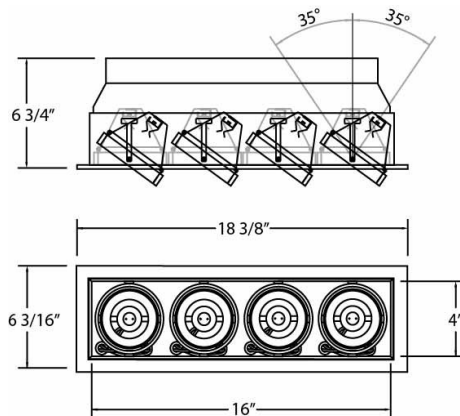

PROJECT INFORMATION

 Job Name: Date: Type:

 Comments:

TE114AGU10, 4-LIGHT GU10 MULTIPLE RECESS

PRODUCT DETAILS

No.	:	TE114AGU10-22
Product Color	:	WHITE
Shade / Accent Colour	:	WHITE
Length	:	18.375"
Width	:	6.1875"
Height	:	6.75"

OPTIONS AVAILABLE

ITEM NO.	FINISH	SHADE
TE114AGU10-01	BLACK	BLACK
TE114AGU10-02	WHITE	BLACK
TE114AGU10-0N	BLACK	PLATINUM
TE114AGU10-22	WHITE	WHITE

TECHNICAL DETAILS

Location	:	DRY
Approval	:	
Horizontal Adjustment	:	35
Cut Hole Length	:	17.5"
Cut Hole Width	:	5.125"