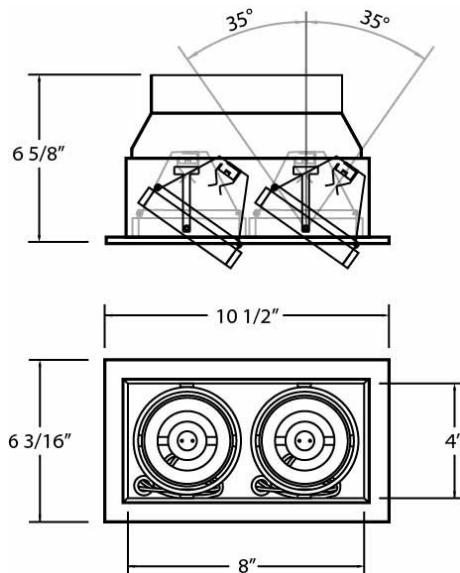

PROJECT INFORMATION

 Job Name: Date: Type:

 Comments:

TE112GU10, 2-LIGHT GU10 MULTIPLE RECESS

PRODUCT DETAILS

No.	:	TE112GU10-01
Product Color	:	BLACK
Shade / Accent Colour	:	BLACK
Length	:	10.5"
Width	:	6.1875"
Height	:	6.625"
Weight	:	3.3lbs

OPTIONS AVAILABLE

ITEM NO.	FINISH	SHADE
TE112GU10-01	BLACK	BLACK
TE112GU10-02	WHITE	BLACK
TE112GU10-0N	BLACK	PLATINUM
TE112GU10-22	WHITE	WHITE

TECHNICAL DETAILS

Location	:	DRY
Approval	:	
Horizontal Adjustment	:	35
Cut Hole Length	:	9.5"
Cut Hole Width	:	5.125"

PROJECT INFORMATION

 Job Name: Date: Type:

 Comments:

TE113GU10, 3-LIGHT GU10 MULTIPLE RECESS

PRODUCT DETAILS

No.	:	TE113GU10-02
Product Color	:	WHITE
Shade / Accent Colour	:	BLACK
Length	:	14.4375"
Width	:	6.1875"
Height	:	6.875"