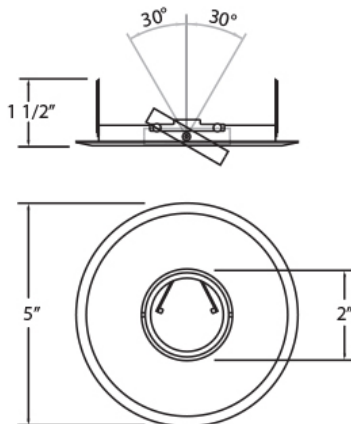

14486, TRIM, 4IN MINIMALIST GIMBAL

Product Details

Item No.	:	14486-09
Finish	:	Bronze
Diameter	:	5"
Height	:	1.5"
Est. Weight	:	0.49 lbs
Approval	:	cETLus

BULB DETAILS

No. of Bulbs	:	1
Bulb Type	:	MR16
Bulb Voltage	:	12V
Bulb Wattage	:	50W
Input Voltage	:	120V
Dimmable	:	Yes
Bulb Included	:	No

Beam Angle	:	30 degrees
Cut Hole	:	4.375"

HOUSING DETAILS

HOUSING #	APPLICATION	CUT HOLE	LENGTH	WIDTH	LAMPING
GU4-00	Remodel	4.375"	12.5"	4.87"	
GUC4-00	New Construction	4.375"	12.125"	7.75"	50W GU10 120V
GUI4-00	Insulated Ceiling Airtight	4.375"	12.62"	9"	
RH04	Remodel	4.375"	13.125"	4.375"	
NC04-B	New Construction	4.375"	12.125"	7.75"	50W MR16 12V
IC04	Insulated Ceiling Airtight	4.375"	12.625"	9"	

Simplicity in design allows a straight forward look while still being functionally adjustable. Stamped metal construction. Rear-relamping. No visible hardware. Vertically adjustable 0 degrees to 30 degrees ; rotates 360 degrees within the housing. 4 inch housing required, sold separately.