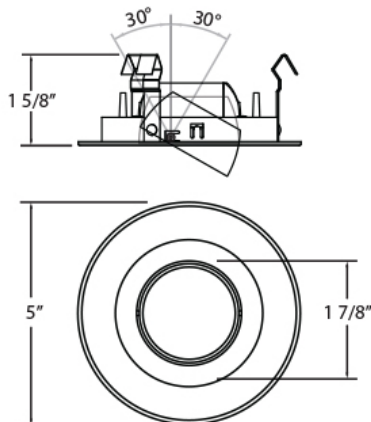

19158, TRIM, 4IN SIDE PIVOT

Product Details

Item No.	:	19158-08
Finish	:	Satin Copper
Diameter	:	5"
Height	:	1.63"
Est. Weight	:	0.46 lbs
Approval	:	cETLus

BULB DETAILS

No. of Bulbs	:	1
Bulb Type	:	MR16
Bulb Voltage	:	12V
Bulb Wattage	:	50W
Input Voltage	:	120V
Dimmable	:	Yes
Bulb Included	:	No

Beam Angle	:	30 degrees
Cut Hole	:	4.375"

HOUSING DETAILS

HOUSING #	APPLICATION	CUT HOLE	LENGTH	WIDTH	LAMPING
GU4-00	Remodel	4.375"	12.5"	4.87"	
GUC4-00	New Construction	4.375"	12.125"	7.75"	50W GU10 120V
GUI4-00	Insulated Ceiling Airtight	4.375"	12.62"	9"	
RH04	Remodel	4.375"	13.125"	4.375"	
NC04-B	New Construction	4.375"	12.125"	7.75"	50W MR16 12V
IC04	Insulated Ceiling Airtight	4.375"	12.625"	9"	

Simplicity in design allows a straight forward look while still being functionally adjustable. Front re-lamping. Stamped metal construction. Vertically adjustable 0 degrees to 30 degrees ; rotates 360 degrees within the housing. 4 inch housing required, sold separately.