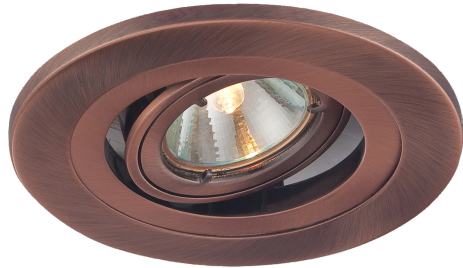

19158, TRIM, 4IN SIDE PIVOT

Product Details

Item No.	:	19158-08
Finish	:	Satin Copper
Diameter	:	5"
Height	:	1.63"
Est. Weight	:	0.46 lbs
Approval	:	cETLus

BULB DETAILS

No. of Bulbs	:	1
Bulb Type	:	MR16
Bulb Voltage	:	12V
Bulb Wattage	:	50W
Input Voltage	:	120V
Dimmable	:	Yes
Bulb Included	:	No

Options Available

ITEM NO.	FINISH	SHADE
19158-01	Black	
19158-02	White	
19158-03	Gold	
19158-04	Satin Nickel	
19158-05	Chrome	
19158-06	Antique Brass	
19158-08	Satin Copper	
19158-09	Bronze	

TECHNICAL DETAILS

Beam Angle	:	30 degrees
Cut Hole	:	4.375"

HOUSING DETAILS

HOUSING #	APPLICATION	CUT HOLE	LENGTH	WIDTH	LAMPING
GU4-00	Remodel	4.375"	12.5"	4.87"	
GUC4-00	New Construction	4.375"	12.125"	7.75"	50W GU10 120V
GUI4-00	Insulated Ceiling Airtight	4.375"	12.62"	9"	
RH04	Remodel	4.375"	13.125"	4.375"	
NC04-B	New Construction	4.375"	12.125"	7.75"	50W MR16 12V
IC04	Insulated Ceiling Airtight	4.375"	12.625"	9"	

Simplicity in design allows a straight forward look while still being functionally adjustable. Front re-lamping. Stamped metal construction. Vertically adjustable 0 degrees to 30 degrees ; rotates 360 degrees within the housing. 4 inch housing required, sold separately.