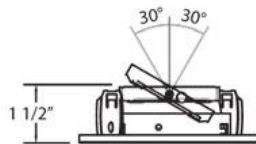

21778, TRIM, 3 1/4 INCH SPECULAR REFLECTOR

Product Details

Item No.	:	21778-49
Finish	:	White
Shade	:	Chrome
Diameter	:	4.38"
Height	:	1.5"
Est. Weight	:	0.33 lbs
Approval	:	cETLus

BULB DETAILS

No. of Bulbs	:	1
Bulb Type	:	MR16
Bulb Voltage	:	12V
Bulb Wattage	:	50W
Input Voltage	:	120V
Dimmable	:	Yes
Bulb Included	:	No

Options Available

ITEM NO.	FINISH	SHADE
21778-115	Chrome	Chrome
21778-45	White	Black
21778-49	White	Chrome

TECHNICAL DETAILS

Beam Angle	:	30 degrees
Cut Hole	:	3.5"

HOUSING DETAILS

HOUSING #	APPLICATION	CUT HOLE	LENGTH	WIDTH	LAMPING
GU325	Remodel	3.5"	12"	4"	
GUC325	New Construction	3.5"	12.125"	7.75"	50W GU10 120V
GUI325	Insulated Ceiling Airtight	3.5"	12.625"	9"	
TERE-325	Remodel	3.5"	12"	4.625"	
TENC-325B	New Construction	3.5"	12.125"	7.75"	50W MR16 12V
TEIN-325	Insulated Ceiling Airtight	3.5"	12.625"	9"	