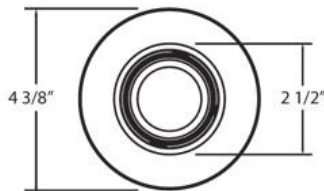

21778, TRIM, 3 1/4 INCH SPECULAR REFLECTOR

Product Details

Item No.	:	21778-49
Finish	:	White
Shade	:	Chrome
Diameter	:	4.38"
Height	:	1.5"
Est. Weight	:	0.33 lbs
Approval	:	cETLus

BULB DETAILS

No. of Bulbs	:	1
Bulb Type	:	MR16
Bulb Voltage	:	12V
Bulb Wattage	:	50W
Input Voltage	:	120V
Dimmable	:	Yes
Bulb Included	:	No

Options Available

ITEM NO.	FINISH	SHADE
21778-115	Chrome	Chrome
21778-45	White	Black
21778-49	White	Chrome

TECHNICAL DETAILS

Beam Angle	:	30 degrees
Cut Hole	:	3.5"

HOUSING DETAILS

HOUSING #	APPLICATION	CUT HOLE	LENGTH	WIDTH	LAMPING
GU325	Remodel	3.5"	12"	4"	
GUC325	New Construction	3.5"	12.125"	7.75"	50W GU10 120V
GUI325	Insulated Ceiling Airtight	3.5"	12.625"	9"	
TERE-325	Remodel	3.5"	12"	4.625"	
TENC-325B	New Construction	3.5"	12.125"	7.75"	50W MR16 12V
TEIN-325	Insulated Ceiling Airtight	3.5"	12.625"	9"	