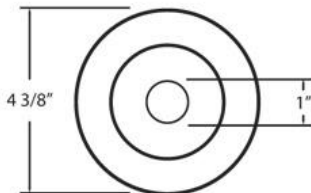

21779, TRIM, 3 1/4 INCH PIN HOLE

Product Details

Item No.	:	21779-08
Finish	:	Satin Copper
Diameter	:	4.38"
Height	:	1.38"
Est. Weight	:	0 lbs
Approval	:	cETLus

BULB DETAILS

No. of Bulbs	:	1
Bulb Type	:	MR16
Bulb Voltage	:	12V
Bulb Wattage	:	50W
Input Voltage	:	120V
Dimmable	:	Yes
Bulb Included	:	No

Beam Angle	:	15 degrees
Cut Hole	:	3.5"

HOUSING DETAILS

HOUSING #	APPLICATION	CUT HOLE	LENGTH	WIDTH	LAMPING
GU325	Remodel	3.5"	12"	4"	
GUC325	New Construction	3.5"	12.125"	7.75"	50W GU10 120V
GUI325	Insulated Ceiling Airtight	3.5"	12.625"	9"	
TERE-325	Remodel	3.5"	12"	4.625"	
TENC-325B	New Construction	3.5"	12.125"	7.75"	50W MR16 12V
TEIN-325	Insulated Ceiling Airtight	3.5"	12.625"	9"	