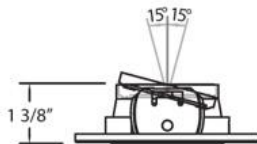

21779, TRIM, 3 1/4 INCH PIN HOLE

Product Details

Item No.	:	21779-08
Finish	:	Satin Copper
Diameter	:	4.38"
Height	:	1.38"
Est. Weight	:	0 lbs
Approval	:	cETLus

BULB DETAILS

No. of Bulbs	:	1
Bulb Type	:	MR16
Bulb Voltage	:	12V
Bulb Wattage	:	50W
Input Voltage	:	120V
Dimmable	:	Yes
Bulb Included	:	No

Beam Angle	:	15 degrees
Cut Hole	:	3.5"

HOUSING DETAILS

HOUSING #	APPLICATION	CUT HOLE	LENGTH	WIDTH	LAMPING
GU325	Remodel	3.5"	12"	4"	
GUC325	New Construction	3.5"	12.125"	7.75"	50W GU10 120V
GUI325	Insulated Ceiling Airtight	3.5"	12.625"	9"	
TERE-325	Remodel	3.5"	12"	4.625"	
TENC-325B	New Construction	3.5"	12.125"	7.75"	50W MR16 12V
TEIN-325	Insulated Ceiling Airtight	3.5"	12.625"	9"	