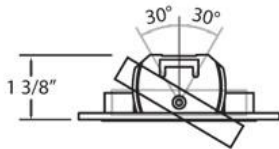

Options Available

ITEM NO.	FINISH	SHADE
22751-10	Aluminum	

TECHNICAL DETAILS

Beam Angle	:	30 degrees

HOUSING DETAILS

HOUSING #	APPLICATION	CUT HOLE	LENGTH	WIDTH	LAMPING
GU325	Remodel	3.5"	12"	4"	
GUC325	New Construction	3.5"	12.125"	7.75"	50W GU10 120V
GUI325	Insulated Ceiling Airtight	3.5"	12.625"	9"	
TERE-325	Remodel	3.5"	12"	4.625"	
TENC-325B	New Construction	3.5"	12.125"	7.75"	50W MR16 12V
TEIN-325	Insulated Ceiling Airtight	3.5"	12.625"	9"	

PROJECT INFORMATION

Job Name: Date: Type:

Comments: