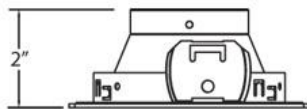

23337, TRIM, 4IN SQUARE REGRESS

Product Details

Item No.	:	23337-06
Finish	:	Antique Brass
Length	:	5"
Width	:	5"
Height	:	2"
Est. Weight	:	0.86 lbs
Approval	:	cETLus

BULB DETAILS

No. of Bulbs	:	1
Bulb Type	:	MR16
Bulb Voltage	:	12V
Bulb Wattage	:	50W
Input Voltage	:	120V
Dimmable	:	Yes
Bulb Included	:	No

HOUSING DETAILS

HOUSING #	APPLICATION	CUT HOLE	LENGTH	WIDTH	LAMPING
GU4-00	Remodel	4.375"	12.5"	4.87"	
GUC4-00	New Construction	4.375"	12.125"	7.75"	50W GU10 120V
GUI4-00	Insulated Ceiling Airtight	4.375"	12.62"	9"	
RH04	Remodel	4.375"	13.125"	4.375"	
NC04-B	New Construction	4.375"	12.125"	7.75"	50W MR16 12V
IC04	Insulated Ceiling Airtight	4.375"	12.625"	9"	