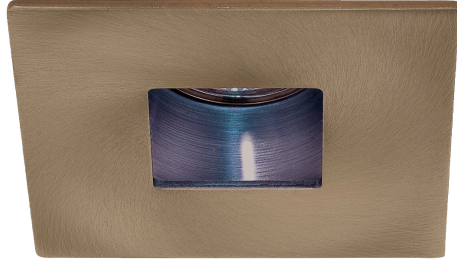

23337, TRIM, 4IN SQUARE REGRESS

Product Details

Item No.	:	23337-06
Finish	:	Antique Brass
Length	:	5"
Width	:	5"
Height	:	2"
Est. Weight	:	0.86 lbs
Approval	:	cETLus

BULB DETAILS

No. of Bulbs	:	1
Bulb Type	:	MR16
Bulb Voltage	:	12V
Bulb Wattage	:	50W
Input Voltage	:	120V
Dimmable	:	Yes
Bulb Included	:	No

Options Available

ITEM NO.	FINISH	SHADE
23337-01	Black	
23337-02	White	
23337-03	Gold	
23337-04	Satin Nickel	
23337-05	Chrome	
23337-06	Antique Brass	
23337-08	Satin Copper	

TECHNICAL DETAILS

Cut Hole	:	4.375"
----------	---	--------