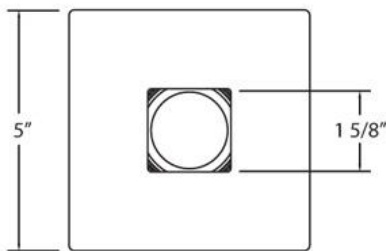

23337, TRIM, 4IN SQUARE REGRESS

Product Details

Item No.	:	23337-06
Finish	:	Antique Brass
Length	:	5"
Width	:	5"
Height	:	2"
Est. Weight	:	0.86 lbs
Approval	:	cETLus

BULB DETAILS

No. of Bulbs	:	1
Bulb Type	:	MR16
Bulb Voltage	:	12V
Bulb Wattage	:	50W
Input Voltage	:	120V
Dimmable	:	Yes
Bulb Included	:	No

Options Available

ITEM NO.	FINISH	SHADE
23337-01	Black	
23337-02	White	
23337-03	Gold	
23337-04	Satin Nickel	
23337-05	Chrome	
23337-06	Antique Brass	
23337-08	Satin Copper	

TECHNICAL DETAILS

Cut Hole	:	4.375"
----------	---	--------

HOUSING DETAILS

HOUSING #	APPLICATION	CUT HOLE	LENGTH	WIDTH	LAMPING
GU4-00	Remodel	4.375"	12.5"	4.87"	
GUC4-00	New Construction	4.375"	12.125"	7.75"	50W GU10 120V
GUI4-00	Insulated Ceiling Airtight	4.375"	12.62"	9"	
RH04	Remodel	4.375"	13.125"	4.375"	
NC04-B	New Construction	4.375"	12.125"	7.75"	50W MR16 12V
IC04	Insulated Ceiling Airtight	4.375"	12.625"	9"	