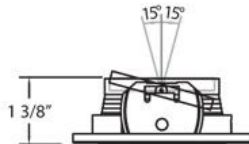

23660, TRIM, 3IN PIN HOLE

Product Details

Item No.	:	23660-02
Finish	:	White
Diameter	:	3.75"
Height	:	1.38"
Est. Weight	:	0.39 lbs
Approval	:	cULus

BULB DETAILS

No. of Bulbs	:	1
Bulb Type	:	MR16
Bulb Voltage	:	12V
Bulb Wattage	:	50W
Input Voltage	:	120V
Dimmable	:	Yes
Bulb Included	:	No

Beam Angle	:	15 degrees
------------	---	------------

HOUSING DETAILS

HOUSING #	APPLICATION	CUT HOLE	LENGTH	WIDTH	LAMPING
GU3-00	Remodel	3.25"	11.75"	3.5"	
GUC3-00	New Construction	3.25"	12.125"	7.625"	50W GU10 120V
GUI3-00	Insulated Ceiling Airtight	3.25"	12.625"	9"	
TERE-00	Remodel	3.25"	11.75"	3.5"	
VHG-4N01-00	New Construction		15.625"	6.125"	50W MR16 12V
VHG-4I01-00	Insulated Ceiling		15.625"	6.125"	