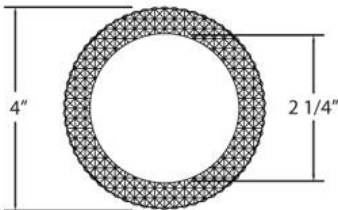

23940, TRIM, 3 1/4IN CRYSTAL DIA CYLINDER

Product Details

Item No.	:	23940-11
Finish	:	Crystal
Diameter	:	4"
Height	:	2"
Est. Weight	:	1.21 lbs
Approval	:	cETLus

BULB DETAILS

No. of Bulbs	:	1
Bulb Type	:	MR16
Bulb Voltage	:	12V
Bulb Wattage	:	50W
Input Voltage	:	120V
Dimmable	:	Yes
Bulb Included	:	No

Options Available

ITEM NO.	FINISH	SHADE
23940-11	Crystal	

HOUSING DETAILS

HOUSING #	APPLICATION	CUT HOLE	LENGTH	WIDTH	LAMPING
GU325	Remodel	3.5"	12"	4"	
GUC325	New Construction	3.5"	12.125"	7.75"	50W GU10 120V
GUI325	Insulated Ceiling Airtight	3.5"	12.625"	9"	
TERE-325	Remodel	3.5"	12"	4.625"	
TENC-325B	New Construction	3.5"	12.125"	7.75"	50W MR16 12V
TEIN-325	Insulated Ceiling Airtight	3.5"	12.625"	9"	