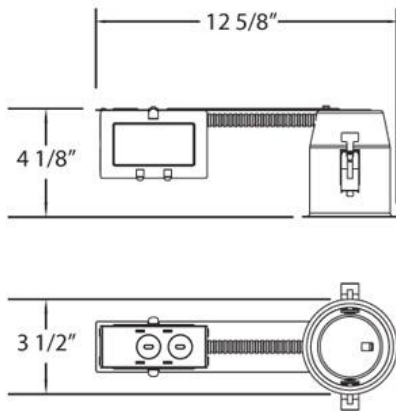

GU3, 3-INCH RETROFIT GU10 HOUSING

Product Details

Item No.	:	GU3-00
Length	:	11.75"
Width	:	3.5"
Height	:	4.13"
Est. Weight	:	1.14 lbs
Approval	:	cETLus

BULB DETAILS

No. of Bulbs	:	1
Bulb Type	:	GU10
Bulb Voltage	:	120V
Bulb Wattage	:	50W
Bulb Socket	:	GU10
Input Voltage	:	120V
Dimmable	:	Yes
Bulb Included	:	No

Options Available

ITEM NO.	FINISH	SHADE
GU3-00		

Intended to be installed in an existing ceiling, remodel housings are designed in a way that they can be inserted into the ceiling through the ceiling cut-out hole.

TECHNICAL DETAILS

Cut Hole	:	3.25"
----------	---	-------

PROJECT INFORMATION

Job Name: Date: Type:

Comments: