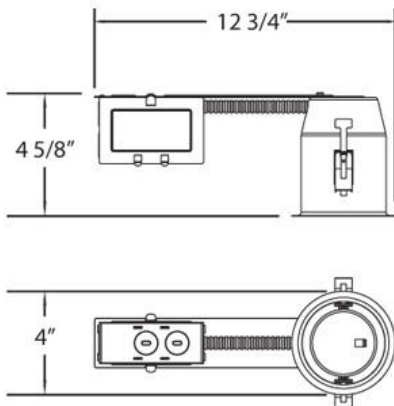

GU325, 3 1/4-INCH RETROFIT GU10 HOUSING

Product Details

Item No.	:	GU325
Length	:	12"
Width	:	4"
Height	:	4.63"
Est. Weight	:	1.19 lbs
Approval	:	cETLus

BULB DETAILS

No. of Bulbs	:	1
Bulb Type	:	GU10
Bulb Voltage	:	120V
Bulb Wattage	:	50W
Bulb Socket	:	GU10
Input Voltage	:	120V
Dimmable	:	Yes
Bulb Included	:	No

Options Available

ITEM NO.	FINISH	SHADE
GU325		

Intended to be installed in an existing ceiling, remodel housings are designed in a way that they can be inserted into the ceiling through the ceiling cut-out hole.

TECHNICAL DETAILS

Cut Hole	:	3.5"
----------	---	------

PROJECT INFORMATION

Job Name: Date: Type:

Comments: