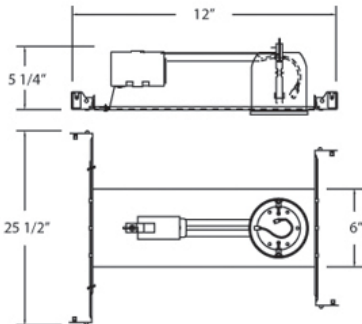

### Product Details

Item No.	:	GUC4-00
Length	:	12.13"
Width	:	7.75"
Height	:	4.38"
Est. Weight	:	2.92 lbs
Approval	:	cETLus

### BULB DETAILS

No. of Bulbs	:	1
Bulb Type	:	GU10
Bulb Voltage	:	120V
Bulb Wattage	:	50W
Bulb Socket	:	GU10
Input Voltage	:	120V
Dimmable	:	Yes
Bulb Included	:	No

### TECHNICAL DETAILS

Cut Hole	:	4.375"
----------	---	--------