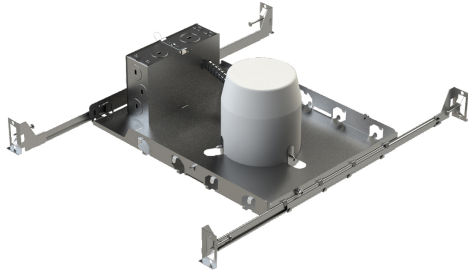

## GUC4, 4-INCH NEW CONST. GU10 HOUSING

### Product Details

Item No.	:	GUC4-00
Length	:	12.13"
Width	:	7.75"
Height	:	4.38"
Est. Weight	:	2.92 lbs
Approval	:	cETLus

### BULB DETAILS

No. of Bulbs	:	1
Bulb Type	:	GU10
Bulb Voltage	:	120V
Bulb Wattage	:	50W
Bulb Socket	:	GU10
Input Voltage	:	120V
Dimmable	:	Yes
Bulb Included	:	No

### Options Available

ITEM NO.	FINISH	SHADE
GUC4-00		

Designed for open (yet-to-be-drywalled) ceilings these housings incorporate a plate and hanger bars so the housing can be positioned in the desired location. New construction type housings combine a remodel style housing with a frame-in plate.