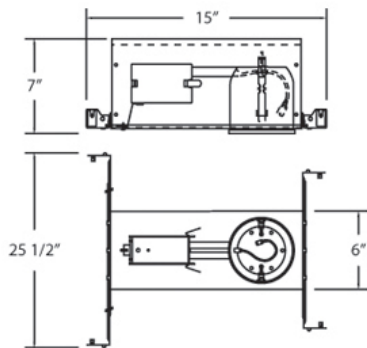

### Product Details

Item No.	:	GUI3-00
Length	:	12.63"
Width	:	9"
Height	:	7.75"
Est. Weight	:	3.63 lbs
Approval	:	cETLus

### BULB DETAILS

No. of Bulbs	:	1
Bulb Type	:	GU10
Bulb Voltage	:	120V
Bulb Wattage	:	50W
Bulb Socket	:	GU10
Input Voltage	:	120V
Dimmable	:	Yes
Bulb Included	:	No

### TECHNICAL DETAILS

Cut Hole	:	3.25"
----------	---	-------