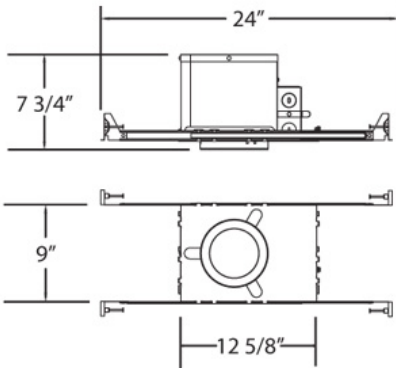

IC04, INSULATED CEILING HOUSING - AIRTIGHT

Product Details

Item No.	:	IC04
Length	:	12.63"
Width	:	9"
Height	:	7.75"
Est. Weight	:	5.75 lbs
Approval	:	cETLus

BULB DETAILS

No. of Bulbs	:	1
Bulb Type	:	MR16
Bulb Voltage	:	12V
Bulb Wattage	:	50W
Bulb Socket	:	GU5.3
Input Voltage	:	120V
Dimmable	:	Yes
Bulb Included	:	No

Options Available

ITEM NO.	FINISH	SHADE
IC04		

TECHNICAL DETAILS

Cut Hole	:	4.375"
----------	---	--------

PROJECT INFORMATION

Job Name: Date: Type:

Comments: