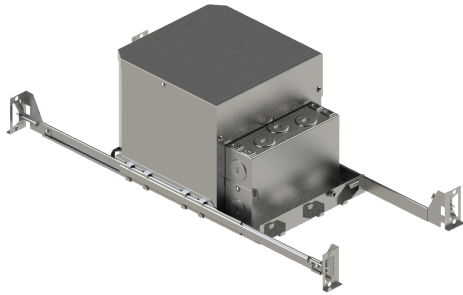

IC04, INSULATED CEILING HOUSING - AIRTIGHT

Product Details

Item No.	:	IC04
Length	:	12.63"
Width	:	9"
Height	:	7.75"
Est. Weight	:	5.75 lbs
Approval	:	cETLus

BULB DETAILS

No. of Bulbs	:	1
Bulb Type	:	MR16
Bulb Voltage	:	12V
Bulb Wattage	:	50W
Bulb Socket	:	GU5.3
Input Voltage	:	120V
Dimmable	:	Yes
Bulb Included	:	No

Options Available

ITEM NO.	FINISH	SHADE
IC04		

TECHNICAL DETAILS

Cut Hole	:	4.375"
----------	---	--------

PROJECT INFORMATION

Job Name: Date: Type:

Comments: