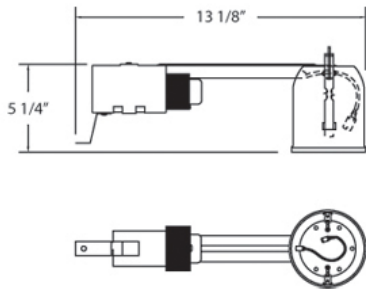

RH04, 4-INCH HALOGEN REMODELING HOUSING

Product Details

Item No.	:	RH04
Length	:	13.13"
Width	:	4.38"
Height	:	4.38"
Est. Weight	:	3.39 lbs
Approval	:	cETLus

BULB DETAILS

No. of Bulbs	:	1
Bulb Type	:	MR16
Bulb Voltage	:	12V
Bulb Wattage	:	50W
Bulb Socket	:	GU5.3
Input Voltage	:	120V
Dimmable	:	Yes
Bulb Included	:	No

Options Available

ITEM NO.	FINISH	SHADE
RH04		

Intended to be installed in an existing ceiling, remodel housings are designed in a way that they can be inserted into the ceiling through the ceiling cut-out hole.

TECHNICAL DETAILS

Cut Hole	:	4.375"
----------	---	--------

PROJECT INFORMATION

Job Name:	<input type="text"/>	Date:	<input type="text"/>	Type:	<input type="text"/>
Comments:	<input type="text"/>				