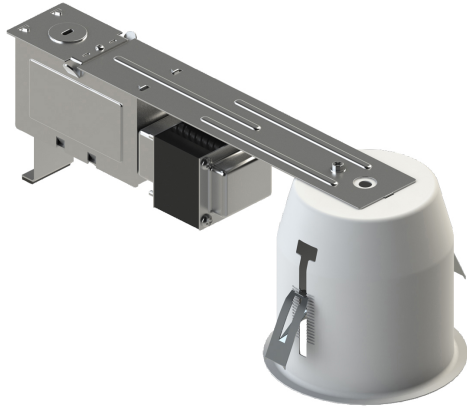

RH04, 4-INCH HALOGEN REMODELING HOUSING

Product Details

Item No.	:	RH04
Length	:	13.13"
Width	:	4.38"
Height	:	4.38"
Est. Weight	:	3.39 lbs
Approval	:	cETLus

BULB DETAILS

No. of Bulbs	:	1
Bulb Type	:	MR16
Bulb Voltage	:	12V
Bulb Wattage	:	50W
Bulb Socket	:	GU5.3
Input Voltage	:	120V
Dimmable	:	Yes
Bulb Included	:	No

Options Available

ITEM NO.	FINISH	SHADE
RH04		

Intended to be installed in an existing ceiling, remodel housings are designed in a way that they can be inserted into the ceiling through the ceiling cut-out hole.

TECHNICAL DETAILS

Cut Hole	:	4.375"
----------	---	--------

PROJECT INFORMATION

Job Name:	<input type="text"/>	Date:	<input type="text"/>	Type:	<input type="text"/>
Comments:	<input type="text"/>				