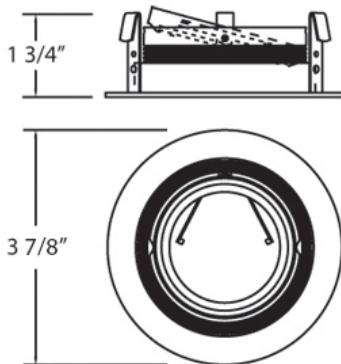

TE01, 3-INCH STEP BAFFLE TRIM

Product Details

Item No.	:	TE01-89
Finish	:	Satin Nickel
Shade	:	Black
Diameter	:	3.88"
Height	:	1.75"
Est. Weight	:	0.41 lbs
Approval	:	cETLus

BULB DETAILS

No. of Bulbs	:	1
Bulb Type	:	MR16
Bulb Voltage	:	12V
Bulb Wattage	:	50W
Input Voltage	:	120V
Dimmable	:	Yes
Bulb Included	:	No

Options Available

ITEM NO.	FINISH	SHADE
TE01-45	White	Black
TE01-46	White	White
TE01-89	Satin Nickel	Black
TE01-90	Satin Nickel	White

Baffled trims reduce glare, reducing eye strain. Rear re-lamping. Step baffle improves dispersion of light and improves interior baffle reflection. Vertically adjustable 0° to 15°; rotates 360° within the housing. Full return with gasket to eliminate light leakage. 3 inch housing required, sold separately.

TECHNICAL DETAILS

Vertical Adjustment	:	15 degrees
Cut Hole	:	2.5"

HOUSING DETAILS

HOUSING #	APPLICATION	CUT HOLE	LENGTH	WIDTH	LAMPING
GU3-00	Remodel	3.25"	11.75"	3.5"	
GUC3-00	New Construction	3.25"	12.125"	7.625"	50W GU10 120V
GUI3-00	Insulated Ceiling Airtight	3.25"	12.625"	9"	
TERE-00	Remodel	3.25"	11.75"	3.5"	
VHG-4N01-00	New Construction		15.625"	6.125"	50W MR16 12V
VHG-4I01-00	Insulated Ceiling		15.625"	6.125"	