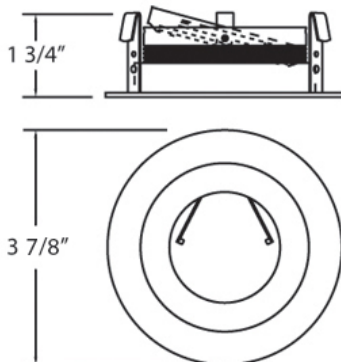

TE02, 3-INCH REFLECTOR TRIM

Options Available

ITEM NO.	FINISH	SHADE
TE02-49	White	Chrome
TE02-93	Satin Nickel	Chrome

Baffled trims reduce glare, reducing eye strain. Rear re-lamping. Specular reflector baffle improves dispersion of light and improves interior baffle reflection. Vertically adjustable 0 degrees to 15 degrees ; rotates 360 degrees within the housing. Full return with gasket to eliminate light leakage. 3 inch housing required, sold separately.

Product Details

Item No.	:	TE02-93
Finish	:	Satin Nickel
Shade	:	Chrome
Diameter	:	3.88"
Height	:	1.75"
Est. Weight	:	0.34 lbs
Approval	:	cETLus

BULB DETAILS

No. of Bulbs	:	1
Bulb Type	:	MR16
Bulb Voltage	:	12V
Bulb Wattage	:	50W
Input Voltage	:	120V
Dimmable	:	Yes
Bulb Included	:	No

TECHNICAL DETAILS

Vertical Adjustment	:	15 degrees
Cut Hole	:	3.25"

HOUSING DETAILS

HOUSING #	APPLICATION	CUT HOLE	LENGTH	WIDTH	LAMPING
GU3-00	Remodel	3.25"	11.75"	3.5"	
GUC3-00	New Construction	3.25"	12.125"	7.625"	50W GU10 120V
GUI3-00	Insulated Ceiling Airtight	3.25"	12.625"	9"	
TERE-00	Remodel	3.25"	11.75"	3.5"	
VHG-4N01-00	New Construction		15.625"	6.125"	50W MR16 12V
VHG-4I01-00	Insulated Ceiling		15.625"	6.125"	