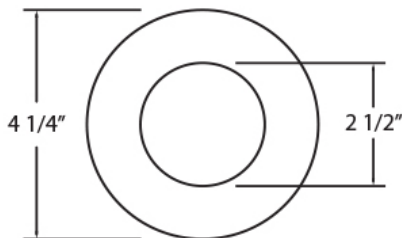

TE21, TRIM, 3 1/4IN SHOWER DOME

Product Details

Item No.	:	TE21-101
Finish	:	Satin Nickel
Shade	:	Frost
Diameter	:	4.25"
Height	:	1.63"
Est. Weight	:	0.5 lbs
Approval	:	cETLus

BULB DETAILS

No. of Bulbs	:	1
Bulb Type	:	MR16
Bulb Voltage	:	12V
Bulb Wattage	:	50W
Input Voltage	:	120V
Dimmable	:	Yes
Bulb Included	:	No

TECHNICAL DETAILS

Power Wire Length	:	6"
Cut Hole	:	3.375"

HOUSING DETAILS

HOUSING #	APPLICATION	CUT HOLE	LENGTH	WIDTH	LAMPING
GU325	Remodel	3.5"	12"	4"	
GUC325	New Construction	3.5"	12.125"	7.75"	50W GU10 120V
GUI325	Insulated Ceiling Airtight	3.5"	12.625"	9"	
TERE-325	Remodel	3.5"	12"	4.625"	
TENC-325B	New Construction	3.5"	12.125"	7.75"	50W MR16 12V
TEIN-325	Insulated Ceiling Airtight	3.5"	12.625"	9"	