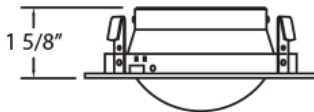

TE21, TRIM, 3 1/4IN SHOWER DOME

Product Details

Item No.	:	TE21-101
Finish	:	Satin Nickel
Shade	:	Frost
Diameter	:	4.25"
Height	:	1.63"
Est. Weight	:	0.5 lbs
Approval	:	cETLus

BULB DETAILS

No. of Bulbs	:	1
Bulb Type	:	MR16
Bulb Voltage	:	12V
Bulb Wattage	:	50W
Input Voltage	:	120V
Dimmable	:	Yes
Bulb Included	:	No

Options Available

ITEM NO.	FINISH	SHADE
TE21-101	Satin Nickel	Frost
TE21-123	Chrome	Frost
TE21-57	White	Frost

Sealed and gasketed for use in areas where occasional direct spray from water may occur. Frosted glass lens diffused light output. Full return with gasket to eliminate light leakage. 3 inch housing required, sold separately.

TECHNICAL DETAILS

Power Wire Length	:	6"
Cut Hole	:	3.375"

HOUSING DETAILS

HOUSING #	APPLICATION	CUT HOLE	LENGTH	WIDTH	LAMPING
GU325	Remodel	3.5"	12"	4"	
GUC325	New Construction	3.5"	12.125"	7.75"	50W GU10 120V
GUI325	Insulated Ceiling Airtight	3.5"	12.625"	9"	
TERE-325	Remodel	3.5"	12"	4.625"	
TENC-325B	New Construction	3.5"	12.125"	7.75"	50W MR16 12V
TEIN-325	Insulated Ceiling Airtight	3.5"	12.625"	9"	