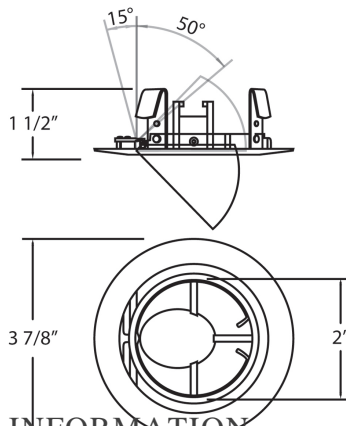

### Product Details

Item No.	:	TE98-02
Finish	:	White
Diameter	:	3.88"
Height	:	1.5"
Est. Weight	:	1.01 lbs
Approval	:	cETLus

### TECHNICAL DETAILS

Power Wire Length	:	6"
Beam Angle	:	50 degrees
Cut Hole	:	3.375"

Side mounted hinge for directional light adjustment, allows greater aiming angle and does not block light beam at steep aiming angles. Front re-lamping improves re-lamping convenience. Cast metal construction. Vertically adjustable 0 degrees to 50 degrees ; rotates 360 degrees within the housing. 3 1/4 inch housing required, sold separately.