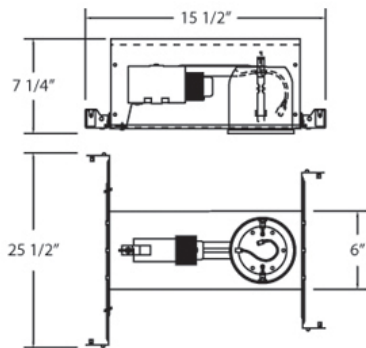

TEIN, 3-INCH HALOGEN INSULATED HOUSING

Product Details

Item No.	:	TEIN-325
Length	:	12.63"
Width	:	9"
Height	:	7.75"
Est. Weight	:	5.62 lbs
Approval	:	cETLus

BULB DETAILS

No. of Bulbs	:	1
Bulb Type	:	MR16
Bulb Voltage	:	12V
Bulb Wattage	:	50W
Bulb Socket	:	GU5.3
Input Voltage	:	120V
Dimmable	:	Yes
Bulb Included	:	No

Options Available

ITEM NO.	FINISH	SHADE
TEIN-325		

Must be used in any ceiling where there is insulation. This housing incorporates a box which creates an air space between the inner fixture and the insulation. Unless there is access from above via the attic, the size of the box makes insulated housings suitable only for new construction applications. Consult local codes for the requirement of a vapor barrier extender, not included.

TECHNICAL DETAILS

Cut Hole	:	3.5"
----------	---	------

PROJECT INFORMATION

Job Name:	<input type="text"/>	Date:	<input type="text"/>	Type:	<input type="text"/>
Comments:	<input type="text"/>				