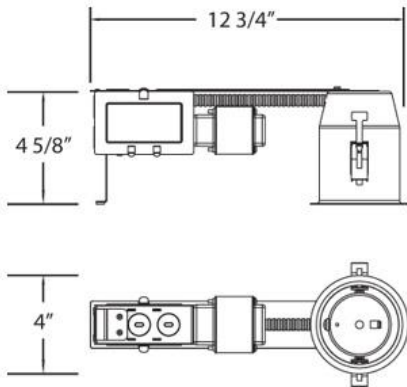

TERE-325, 3-1/4 INCH RETROFIT HOUSING

Product Details

Item No.	:	TERE-325
Length	:	12"
Width	:	4.63"
Height	:	4.63"
Est. Weight	:	2.92 lbs
Approval	:	cETLus

BULB DETAILS

No. of Bulbs	:	1
Bulb Type	:	MR16
Bulb Voltage	:	12V
Bulb Wattage	:	50W
Bulb Socket	:	GU5.3
Input Voltage	:	120V
Dimmable	:	Yes
Bulb Included	:	No

Options Available

ITEM NO.	FINISH	SHADE
TERE-325		

TECHNICAL DETAILS

Cut Hole	:	3.5"
----------	---	------

PROJECT INFORMATION

Job Name: Date: Type:

Comments: