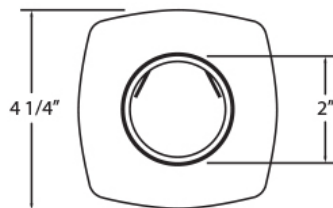

TR-G15, TRIM, 3 1/4 IN ROUNDED SQUARE GLASS

Product Details

Item No.	:	TR-G15-13
Finish	:	Frost
Diameter	:	4.25"
Height	:	2.25"
Est. Weight	:	0.76 lbs
Approval	:	cETLus

BULB DETAILS

No. of Bulbs	:	1
Bulb Type	:	MR16
Bulb Wattage	:	50W
Input Voltage	:	120V
Dimmable	:	Yes
Bulb Included	:	No

TECHNICAL DETAILS

Power Wire Length	:	6"
Cut Hole	:	3.375"

HOUSING DETAILS

HOUSING #	APPLICATION	CUT HOLE	LENGTH	WIDTH	LAMPING
GU325	Remodel	3.5"	12"	4"	
GUC325	New Construction	3.5"	12.125"	7.75"	50W GU10 120V
GUI325	Insulated Ceiling Airtight	3.5"	12.625"	9"	
TERE-325	Remodel	3.5"	12"	4.625"	
TENC-325B	New Construction	3.5"	12.125"	7.75"	50W MR16
TEIN-325	Insulated Ceiling Airtight	3.5"	12.625"	9"	

Options Available

ITEM NO.	FINISH	SHADE
TR-G15-13	Frost	

Rounded square donut contoured glass trim, fixed downlight. Comes with inner can meant to be inserted into housing, complete with male plug for socket. Not suitable for use with 120V GU10 type housings. 3 inch housing required, sold separately.