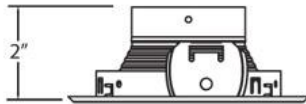

23336, TRIM, 4IN ROUND REGRESS

Product Details

Item No.	:	23336-02
Finish	:	White
Diameter	:	5.13"
Height	:	2"
Est. Weight	:	0.52 lbs
Approval	:	cETLus

BULB DETAILS

No. of Bulbs	:	1
Bulb Type	:	MR16
Bulb Voltage	:	12V
Bulb Wattage	:	50W
Input Voltage	:	120V
Dimmable	:	Yes
Bulb Included	:	No

Cut Hole	:	4.375"
----------	---	--------

HOUSING DETAILS

HOUSING #	APPLICATION	CUT HOLE	LENGTH	WIDTH	LAMPING
GU4-00	Remodel	4.375"	12.5"	4.87"	
GUC4-00	New Construction	4.375"	12.125"	7.75"	50W GU10 120V
GUI4-00	Insulated Ceiling Airtight	4.375"	12.62"	9"	
RH04	Remodel	4.375"	13.125"	4.375"	
NC04-B	New Construction	4.375"	12.125"	7.75"	50W MR16 12V
IC04	Insulated Ceiling Airtight	4.375"	12.625"	9"	