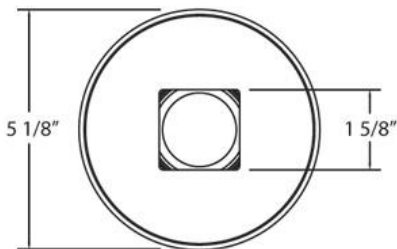

23336, TRIM, 4IN ROUND REGRESS

Product Details

Item No.	:	23336-02
Finish	:	White
Diameter	:	5.13"
Height	:	2"
Est. Weight	:	0.52 lbs
Approval	:	cETLus

BULB DETAILS

No. of Bulbs	:	1
Bulb Type	:	MR16
Bulb Voltage	:	12V
Bulb Wattage	:	50W
Input Voltage	:	120V
Dimmable	:	Yes
Bulb Included	:	No

Cut Hole	:	4.375"
----------	---	--------

HOUSING DETAILS

HOUSING #	APPLICATION	CUT HOLE	LENGTH	WIDTH	LAMPING
GU4-00	Remodel	4.375"	12.5"	4.87"	
GUC4-00	New Construction	4.375"	12.125"	7.75"	50W GU10 120V
GUI4-00	Insulated Ceiling Airtight	4.375"	12.62"	9"	
RH04	Remodel	4.375"	13.125"	4.375"	
NC04-B	New Construction	4.375"	12.125"	7.75"	50W MR16 12V
IC04	Insulated Ceiling Airtight	4.375"	12.625"	9"	