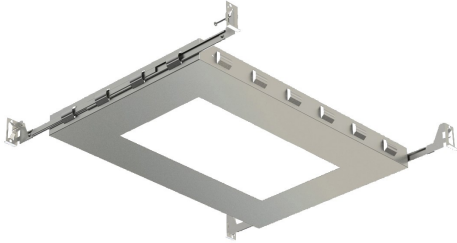

24057, NC PLATE: TE131/TE131LED

PRODUCT DETAILS

No.	:	24057-011
Length	:	12.75"
Width	:	12.75"
Height	:	1.375"
Weight	:	4.4lbs

TECHNICAL DETAILS

Cut Hole Length	:	6.75"
Cut Hole Width	:	6.75"

OPTIONS AVAILABLE

ITEM NO.	FINISH	SHADE
24057-011		

PROJECT INFORMATION

Job Name: Date: Type:

Comments:

24058, NC PLATE:TE132/TE132LED

PRODUCT DETAILS

No.	:	24058-018
Length	:	20.25"
Width	:	12.75"
Height	:	1.375"
Weight	:	2.2lbs

TECHNICAL DETAILS

Cut Hole Length	:	12.75"
Cut Hole Width	:	6.75"

OPTIONS AVAILABLE

ITEM NO.	FINISH	SHADE
24058-018		

PROJECT INFORMATION

Job Name: Date: Type:

Comments:

24059, NC PLATE: TE133/TE133LED

PRODUCT DETAILS

No.	:	24059-015
Length	:	27.25"
Width	:	12.75"
Height	:	1.375"

TECHNICAL DETAILS

Light Direction	:	Down
Adjustable Lamp Head	:	No
Cut Hole Length	:	18"
Cut Hole Width	:	6.75"

OPTIONS AVAILABLE