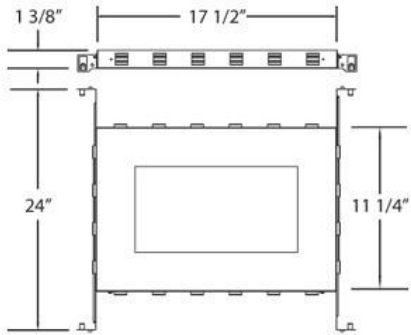

24057, NC PLATE: TE131/TE131LED

PRODUCT DETAILS

No.	:	24057-011
Length	:	12.75"
Width	:	12.75"
Height	:	1.375"
Weight	:	4.4lbs

TECHNICAL DETAILS

Cut Hole Length	:	6.75"
Cut Hole Width	:	6.75"

OPTIONS AVAILABLE

ITEM NO.	FINISH	SHADE
24057-011		

PROJECT INFORMATION

Job Name: Date: Type:

Comments:

24058, NC PLATE:TE132/TE132LED

PRODUCT DETAILS

No.	:	24058-018
Length	:	20.25"
Width	:	12.75"
Height	:	1.375"
Weight	:	2.2lbs

TECHNICAL DETAILS

Cut Hole Length	:	12.75"
Cut Hole Width	:	6.75"

OPTIONS AVAILABLE

ITEM NO.	FINISH	SHADE
24058-018		

PROJECT INFORMATION

Job Name: Date: Type:

Comments:

24059, NC PLATE: TE133/TE133LED

PRODUCT DETAILS

No.	:	24059-015
Length	:	27.25"
Width	:	12.75"
Height	:	1.375"

TECHNICAL DETAILS

Light Direction	:	Down
Adjustable Lamp Head	:	No
Cut Hole Length	:	18"
Cut Hole Width	:	6.75"

OPTIONS AVAILABLE