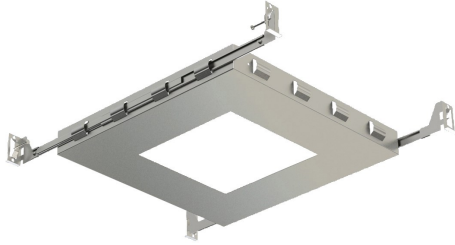

24057, NC PLATE: TE131/TE131LED

PRODUCT DETAILS

No.	:	24057-011
Length	:	12.75"
Width	:	12.75"
Height	:	1.375"
Weight	:	4.4lbs

TECHNICAL DETAILS

Cut Hole Length	:	6.75"
Cut Hole Width	:	6.75"

OPTIONS AVAILABLE

ITEM NO.	FINISH	SHADE
24057-011		

PROJECT INFORMATION

Job Name: Date: Type:

Comments:

24058, NC PLATE:TE132/TE132LED

PRODUCT DETAILS

No.	:	24058-018
Length	:	20.25"
Width	:	12.75"
Height	:	1.375"
Weight	:	2.2lbs

TECHNICAL DETAILS

Cut Hole Length	:	12.75"
Cut Hole Width	:	6.75"

OPTIONS AVAILABLE

ITEM NO.	FINISH	SHADE
24058-018		

PROJECT INFORMATION

Job Name: Date: Type:

Comments:

24059, NC PLATE: TE133/TE133LED

PRODUCT DETAILS

No.	:	24059-015
Length	:	27.25"
Width	:	12.75"
Height	:	1.375"

TECHNICAL DETAILS

Light Direction	:	Down
Adjustable Lamp Head	:	No
Cut Hole Length	:	18"
Cut Hole Width	:	6.75"

OPTIONS AVAILABLE