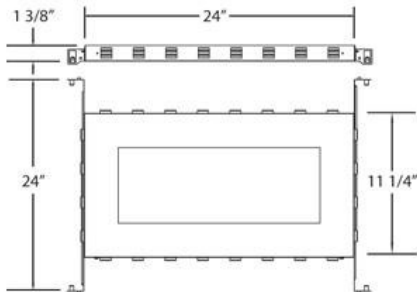

PROJECT INFORMATION

Job Name: Date: Type:

Comments: