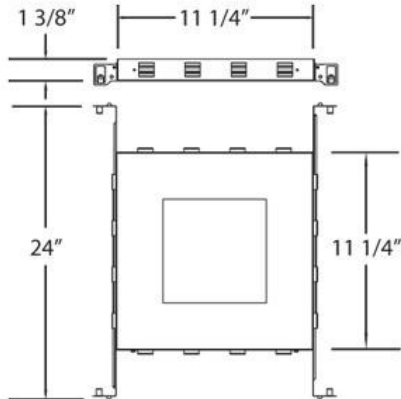

24057, NC PLATE: TE131/TE131LED

PRODUCT DETAILS

No.	:	24057-011
Length	:	12.75"
Width	:	12.75"
Height	:	1.375"
Weight	:	4.4lbs

TECHNICAL DETAILS

Cut Hole Length	:	6.75"
Cut Hole Width	:	6.75"

OPTIONS AVAILABLE

ITEM NO.	FINISH	SHADE
24057-011		

PROJECT INFORMATION

Job Name: Date: Type:

Comments:

24058, NC PLATE:TE132/TE132LED

PRODUCT DETAILS

No.	:	24058-018
Length	:	20.25"
Width	:	12.75"
Height	:	1.375"
Weight	:	2.2lbs

TECHNICAL DETAILS

Cut Hole Length	:	12.75"
Cut Hole Width	:	6.75"

OPTIONS AVAILABLE

ITEM NO.	FINISH	SHADE
24058-018		

PROJECT INFORMATION

Job Name: Date: Type:

Comments:

24059, NC PLATE: TE133/TE133LED

PRODUCT DETAILS

No.	:	24059-015
Length	:	27.25"
Width	:	12.75"
Height	:	1.375"

TECHNICAL DETAILS

Light Direction	:	Down
Adjustable Lamp Head	:	No
Cut Hole Length	:	18"
Cut Hole Width	:	6.75"

OPTIONS AVAILABLE