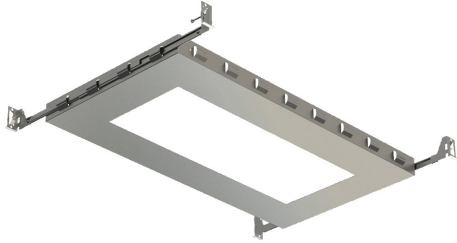

24057, NC PLATE: TE131/TE131LED

PRODUCT DETAILS

No.	:	24057-011
Length	:	12.75"
Width	:	12.75"
Height	:	1.375"
Weight	:	4.4lbs

TECHNICAL DETAILS

Cut Hole Length	:	6.75"
Cut Hole Width	:	6.75"

OPTIONS AVAILABLE

ITEM NO.	FINISH	SHADE
24057-011		

PROJECT INFORMATION

Job Name: Date: Type:

Comments:

24058, NC PLATE:TE132/TE132LED

PRODUCT DETAILS

No.	:	24058-018
Length	:	20.25"
Width	:	12.75"
Height	:	1.375"
Weight	:	2.2lbs

TECHNICAL DETAILS

Cut Hole Length	:	12.75"
Cut Hole Width	:	6.75"

OPTIONS AVAILABLE

ITEM NO.	FINISH	SHADE
24058-018		

PROJECT INFORMATION

Job Name: Date: Type:

Comments:

24059, NC PLATE: TE133/TE133LED

PRODUCT DETAILS

No.	:	24059-015
Length	:	27.25"
Width	:	12.75"
Height	:	1.375"

TECHNICAL DETAILS

Light Direction	:	Down
Adjustable Lamp Head	:	No
Cut Hole Length	:	18"
Cut Hole Width	:	6.75"

OPTIONS AVAILABLE