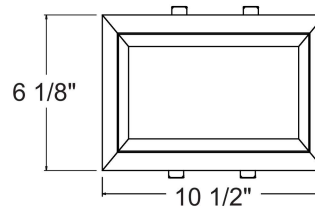

ELECTRICAL

- Junction box has two 1/2" and four 3/4" knockouts for through branch circuit wiring
- Thermally protected
- Input voltage: 120V. For 277V and 347V input options consult Eurofase

DIMENSIONS

- Cut hole: 9 1/2"L x 5 1/8"W
- Fixture: 10 1/2"L x 6 1/8"W x 6 1/2"H

PHOTOMETRICS

- See pg 100

CUSTOMIZATION

- For customization, please consult Eurofase

SPECIFICATION:

WATTS	LUMENS	KELVIN	DIMMABLE	CRI	BEAM ANGLE
28.8W	2360lm	3000K	TRIAC	80+	120°

PRODUCT DIMENSION:

9 1/2"L x 5 1/8"W

Refer to page 149 for housing specification

24052-016

NEW CONSTRUCTION PLATE

Cut Hole 9 1/2"L x 5 1/8"W
Dimension 17"L x 12 3/4"W x 1 3/8"H

30367-012
24072-014

AIRTIGHT IC BOX
INSULATED CEILING BOX

Cut Hole 9 1/2"L x 5 1/8"W
Dimension 17"L x 12 3/4"W x 11 1/2"H