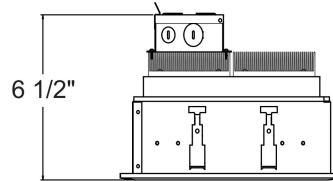

ELECTRICAL

- Junction box has two 1/2" and four 3/4" knockouts for through branch circuit wiring
- Thermally protected
- Input voltage: 120V. For 277V and 347V input options consult Eurofase

DIMENSIONS

- Cut hole: 9 1/2"L x 5 1/8"W
- Fixture: 10 1/2"L x 6 1/8"W x 6 1/2"H

PHOTOMETRICS

- See pg 100

CUSTOMIZATION

- For customization, please consult Eurofase

SPECIFICATION:

WATTS	LUMENS	KELVIN	DIMMABLE	CRI	BEAM ANGLE
28.8W	2360lm	3000K	TRIAC	80+	120°

PRODUCT DIMENSION:

9 1/2"L x 5 1/8"W

Refer to page 149 for housing specification

24052-016

NEW CONSTRUCTION PLATE

Cut Hole 9 1/2"L x 5 1/8"W
Dimension 17"L x 12 3/4"W x 1 3/8"H

30367-012
24072-014

AIRTIGHT IC BOX
INSULATED CEILING BOX

Cut Hole 9 1/2"L x 5 1/8"W
Dimension 17"L x 12 3/4"W x 11 1/2"H