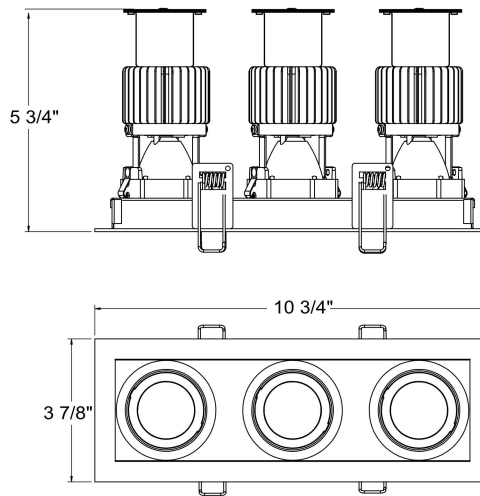

#### DIMENSIONS

- Cut hole: 10 1/4"L x 3 3/8"W
- Fixture: 10 3/4"L x 3 7/8"W x 5 3/4"H

#### PHOTOMETRICS

- See pg 125

#### PRODUCT DIMENSION:

#### FINISHES:

-024 Black

-012 White

10 1/4"L x 3 3/8"W