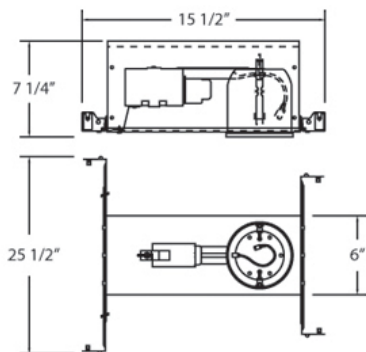

GUI4, 4-INCH INSULATED GU10 HOUSING

Product Details

Item No.	:	GUI4-00
Length	:	12.62"
Width	:	9"
Height	:	7.75"
Est. Weight	:	3.96 lbs
Approval	:	cETLus

BULB DETAILS

No. of Bulbs	:	1
Bulb Type	:	GU10
Bulb Voltage	:	120V
Bulb Wattage	:	50W
Bulb Socket	:	GU10
Input Voltage	:	120V
Dimmable	:	Yes
Bulb Included	:	No

Options Available

ITEM NO.	FINISH	SHADE
GUI4-00		

Must be used in any ceiling where there is insulation. This housing incorporates a box which creates an air space between the inner fixture and the insulation. Unless there is access from above via the attic, the size of the box makes insulated housings suitable only for new construction applications. Consult local codes for the requirement of a vapor barrier extender, not included.

TECHNICAL DETAILS

Cut Hole	:	4.375"
----------	---	--------

PROJECT INFORMATION

Job Name:	<input type="text"/>	Date:	<input type="text"/>	Type:	<input type="text"/>
Comments:	<input type="text"/>				