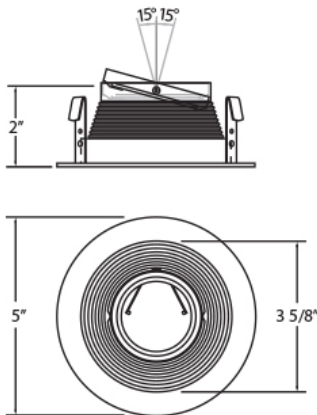

R010, TRIM, 4IN STEPPED BAFFLE

Product Details

Item No.	:	R010-89
Finish	:	Satin Nickel
Shade	:	Black
Diameter	:	5"
Height	:	2"
Est. Weight	:	17.64 lbs
Approval	:	cETLus

BULB DETAILS

No. of Bulbs	:	1
Bulb Type	:	MR16
Bulb Voltage	:	12V
Bulb Wattage	:	50W
Input Voltage	:	120V
Dimmable	:	Yes
Bulb Included	:	No

Options Available

ITEM NO.	FINISH	SHADE
R010-45	White	Black
R010-46	White	White
R010-89	Satin Nickel	Black
R010-90	Satin Nickel	White

Baffled trims reduce glare, reducing eye strain. Rear re-lamping. Step baffle improves dispersion of light and improves interior baffle reflection. Vertically adjustable 0 degrees to 15 degrees ; rotates 360 degrees within the housing. Full return with gasket to eliminate light leakage. 4 inch housing required, sold separately.

TECHNICAL DETAILS

Beam Angle	:	15 degrees
Cut Hole	:	4.375"

HOUSING DETAILS

HOUSING #	APPLICATION	CUT HOLE	LENGTH	WIDTH	LAMPING
GU4-00	Remodel	4.375"	12.5"	4.87"	
GUC4-00	New Construction	4.375"	12.125"	7.75"	50W GU10 120V
GUI4-00	Insulated Ceiling Airtight	4.375"	12.62"	9"	
RH04	Remodel	4.375"	13.125"	4.375"	
NC04-B	New Construction	4.375"	12.125"	7.75"	50W MR16 12V
IC04	Insulated Ceiling Airtight	4.375"	12.625"	9"	