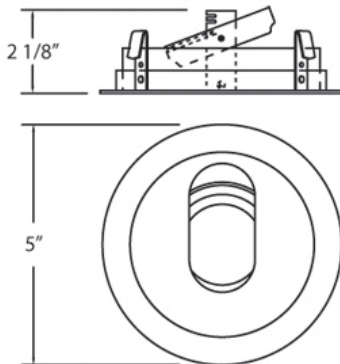

R012, TRIM, 4IN SLOT APERTURE

Product Details

Item No.	:	R012-04
Finish	:	Satin Nickel
Diameter	:	5"
Height	:	2.13"
Est. Weight	:	0.64 lbs
Approval	:	cETLus

BULB DETAILS

No. of Bulbs	:	1
Bulb Type	:	MR16
Bulb Voltage	:	12V
Bulb Wattage	:	50W
Input Voltage	:	120V
Dimmable	:	Yes
Bulb Included	:	No

Options Available

ITEM NO.	FINISH	SHADE
R012-02	White	
R012-04	Satin Nickel	

Slot aperture trim allows adjustability of the light beam with minimal visibility of the fixture on the ceiling surface. Vertically adjustable 0 degrees to 15 degrees ; rotates 360 degrees within the housing. Full return with gasket to eliminate light leakage. 4 inch housing required, sold separately.

TECHNICAL DETAILS

Beam Angle	:	45 degrees
Cut Hole	:	4.375"

HOUSING DETAILS

HOUSING #	APPLICATION	CUT HOLE	LENGTH	WIDTH	LAMPING
GU4-00	Remodel	4.375"	12.5"	4.87"	
GUC4-00	New Construction	4.375"	12.125"	7.75"	50W GU10 120V
GUI4-00	Insulated Ceiling Airtight	4.375"	12.62"	9"	
RH04	Remodel	4.375"	13.125"	4.375"	
NC04-B	New Construction	4.375"	12.125"	7.75"	50W MR16 12V
IC04	Insulated Ceiling Airtight	4.375"	12.625"	9"	