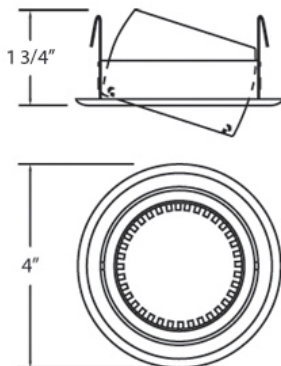

## TE04, 3-INCH EYEBALL TRIM

### Product Details

Item No.	:	TE04-02
Finish	:	White
Diameter	:	4"
Height	:	1.75"
Est. Weight	:	0.39 lbs
Approval	:	cETLus

### Options Available

ITEM NO.	FINISH	SHADE
TE04-02	White	
TE04-04	Satin Nickel	

Eyeball trims allow adjustment without concealing the face of the lamp. Front re-lamping with retention ring. Vertically adjustable 0° to 25°; rotates 360° within the housing. Full return with gasket to eliminate light leakage. 3 inch housing required, sold separately.

### TECHNICAL DETAILS

Vertical Adjustment	:	25 degrees
Cut Hole	:	2"