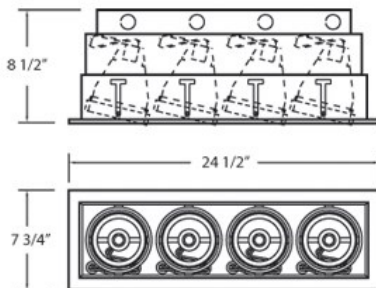

OPTIONS AVAILABLE

ITEM NO.	FINISH	SHADE
TE134A-01	BLACK	BLACK
TE134A-02	WHITE	BLACK
TE134A-0N	PLATINUM	BLACK
TE134A-22	WHITE	WHITE

TECHNICAL DETAILS

Location	:	DRY
Approval	:	
Horizontal Adjustment	:	35
Cut Hole Length	:	23.5"
Cut Hole Width	:	6.75"