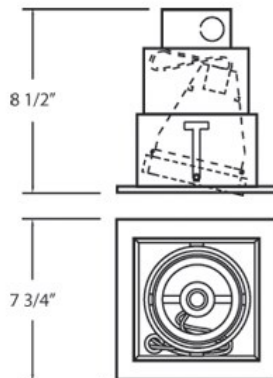

TE131, 1-LIGHT, MULTIPLE RECESSED, PAR30

PRODUCT DETAILS

No.	:	TE131-02
Product Color	:	WHITE
Shade / Accent Colour	:	BLACK
Length	:	7.75"
Width	:	7.75"
Height	:	8.5"
Weight	:	3lbs

LIGHT SOURCE DETAILS

Number of Bulbs	:	1
Light Source	:	Incandescent
Light Source Type	:	PAR30
Input Voltage	:	120V
Bulb Voltage	:	120V
Socket Type	:	E26
Wattage	:	75W
Total Wattage	:	75W
Bulb Included	:	No
Dimmable	:	Yes

OPTIONS AVAILABLE

ITEM NO.	FINISH	SHADE
TE131-01	BLACK	BLACK
TE131-02	WHITE	BLACK
TE131-0N	BLACK	PLATINUM
TE131-22	WHITE	WHITE

TECHNICAL DETAILS

Location	:	DRY
Approval	:	
Horizontal Adjustment	:	35
Cut Hole Length	:	6.75"
Cut Hole Width	:	6.75"