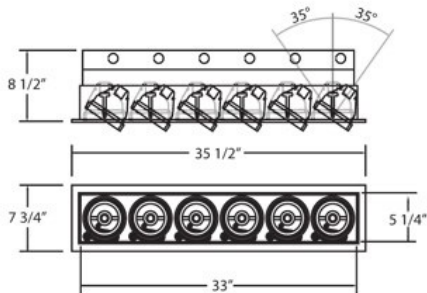

OPTIONS AVAILABLE

ITEM NO.	FINISH	SHADE
TE136A-02	WHITE	BLACK
TE136A-22	WHITE	WHITE

TECHNICAL DETAILS

Location	:	DRY
Approval	:	
Horizontal Adjustment	:	35
Cut Hole Length	:	34.5"
Cut Hole Width	:	6.75"

PROJECT INFORMATION