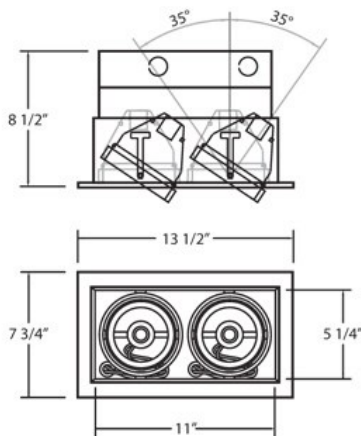

OPTIONS AVAILABLE

ITEM NO.	FINISH	SHADE
TE132-01	BLACK	BLACK
TE132-02	WHITE	BLACK
TE132-0N	PLATINUM	BLACK
TE132-22	WHITE	WHITE

TECHNICAL DETAILS

Location	:	DRY
Approval	:	
Horizontal Adjustment	:	35
Cut Hole Length	:	12.75"
Cut Hole Width	:	6.75"