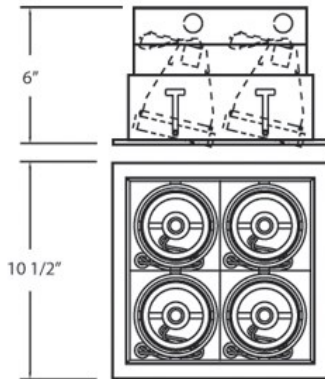

TE164B, 4-LIGHT MULTIPLE RECESSED, PAR20

PRODUCT DETAILS

No.	:	TE164B-0N
Product Color	:	PLATINUM
Shade / Accent Colour	:	BLACK
Length	:	10.5"
Width	:	10.5"
Height	:	6"

LIGHT SOURCE DETAILS

Number of Bulbs	:	4
Light Source	:	Incandescent
Light Source Type	:	PAR20
Input Voltage	:	120V
Bulb Voltage	:	120V
Socket Type	:	E26
Wattage	:	50W
Total Wattage	:	200W
Bulb Included	:	No
Dimmable	:	Yes

OPTIONS AVAILABLE

ITEM NO.	FINISH	SHADE
TE164B-01	BLACK	BLACK
TE164B-02	WHITE	BLACK
TE164B-0N	PLATINUM	BLACK
TE164B-22	WHITE	WHITE

TECHNICAL DETAILS

Location	:	DRY
Approval	:	
Horizontal Adjustment	:	35
Cut Hole Length	:	9.5"
Cut Hole Width	:	9.5"