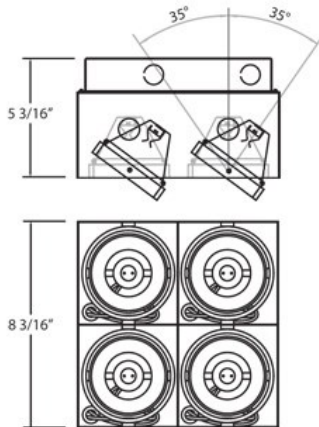

TE214BGU10, 4-LIGHT GU10 TRIMLESS MULTIPLE RECESS

PRODUCT DETAILS

No.	:	TE214BGU10-01
Product Color	:	BLACK
Length	:	8.1875"
Width	:	8.1875"
Height	:	5.1875"

LIGHT SOURCE DETAILS

Number of Bulbs	:	4
Light Source	:	Halogen
Light Source Type	:	GU10
Input Voltage	:	120V
Bulb Voltage	:	120V
Socket Type	:	GU10
Wattage	:	50W
Total Wattage	:	200W
Bulb Included	:	No
Dimmable	:	Yes

OPTIONS AVAILABLE

ITEM NO.	FINISH	SHADE
TE214BGU10-01	BLACK	
TE214BGU10-02	WHITE	

TECHNICAL DETAILS

Location	:	DRY
Approval	:	
Horizontal Adjustment	:	35
Cut Hole Length	:	8.563"
Cut Hole Width	:	8.563"

PROJECT INFORMATION