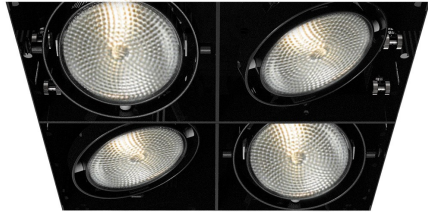

TE224B, 4-LIGHT, TRIMLESS MULTIPLE RECESSED, PAR30

PRODUCT DETAILS

No.	:	TE224B-01
Product Color	:	BLACK
Shade / Accent Colour	:	BLACK
Length	:	12.6875"
Width	:	12.6875"
Height	:	8.625"

LIGHT SOURCE DETAILS

Number of Bulbs	:	4
Light Source	:	Incandescent
Light Source Type	:	PAR30
Input Voltage	:	120V
Bulb Voltage	:	120V
Socket Type	:	E26
Wattage	:	75W
Total Wattage	:	300W
Bulb Included	:	No
Dimmable	:	Yes

OPTIONS AVAILABLE

ITEM NO.	FINISH	SHADE
TE224B-01	BLACK	BLACK
TE224B-02	WHITE	WHITE

TECHNICAL DETAILS

Location	:	DRY
Approval	:	
Horizontal Adjustment	:	35
Cut Hole Length	:	11.625"
Cut Hole Width	:	11.625"