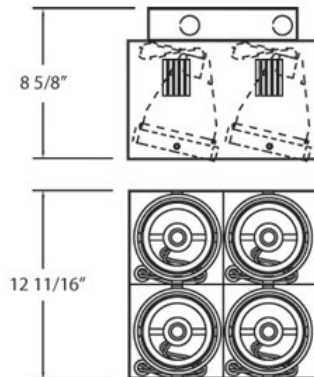

TE224B, 4-LIGHT, TRIMLESS MULTIPLE RECESSED, PAR30

PRODUCT DETAILS

No.	:	TE224B-01
Product Color	:	BLACK
Shade / Accent Colour	:	BLACK
Length	:	12.6875"
Width	:	12.6875"
Height	:	8.625"

LIGHT SOURCE DETAILS

OPTIONS AVAILABLE

ITEM NO.	FINISH	SHADE
TE224B-01	BLACK	BLACK
TE224B-02	WHITE	WHITE

TECHNICAL DETAILS

Location	:	DRY
Approval	:	
Horizontal Adjustment	:	35
Cut Hole Length	:	11.625"
Cut Hole Width	:	11.625"