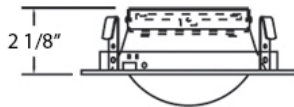

TR-A401, TRIM,4-INCH SHOWER DOME

Product Details

Item No.	:	TR-A401-101
Finish	:	Satin Nickel
Shade	:	Frost
Diameter	:	4.88"
Height	:	2.13"
Est. Weight	:	0.62 lbs
Approval	:	cETLus

BULB DETAILS

No. of Bulbs	:	1
Bulb Type	:	MR16
Bulb Voltage	:	12V
Bulb Wattage	:	50W
Input Voltage	:	120V
Dimmable	:	Yes
Bulb Included	:	No

Options Available

ITEM NO.	FINISH	SHADE
TR-A401-101	Satin Nickel	Frost
TR-A401-123	Chrome	Frost
TR-A401-57	White	Frost

Sealed and gasketed for use in areas where occasional direct spray from water may occur. Frosted glass lens for diffused light output. Full return with gasket to eliminate light leakage. 4 inch housing required, sold separately.

TECHNICAL DETAILS

Cut Hole	:	4.375"
----------	---	--------

HOUSING DETAILS

HOUSING #	APPLICATION	CUT HOLE	LENGTH	WIDTH	LAMPING
GU4-00	Remodel	4.375"	12.5"	4.87"	
GUC4-00	New Construction	4.375"	12.125"	7.75"	50W GU10 120V
GUI4-00	Insulated Ceiling Airtight	4.375"	12.62"	9"	
RH04	Remodel	4.375"	13.125"	4.375"	
NC04-B	New Construction	4.375"	12.125"	7.75"	50W MR16 12V
IC04	Insulated Ceiling Airtight	4.375"	12.625"	9"	