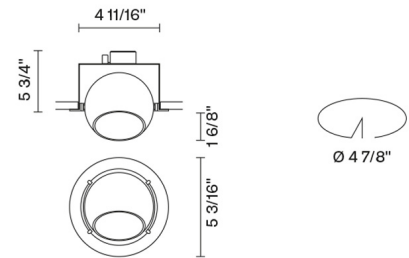

Beluga Colour D57F01RM43

Marc Sadler

Fixture Type
Project Name

Dimensions

Description

Downlight with adjustable varnished crystal green painted diffuser. Black painted metal structure with polished chrome-plated metal ring.

Voltage
120V

Socket
1xGU10

Specs

DRY

Material

Crystal glass - Metal

Color

■ Green