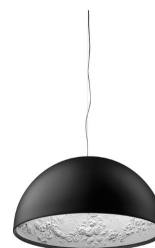

Electrical

Voltage	120

Physical

Cord Length (inches)	106 - Matte Black

FU641031 Matte Black

Dimensional image

Certification