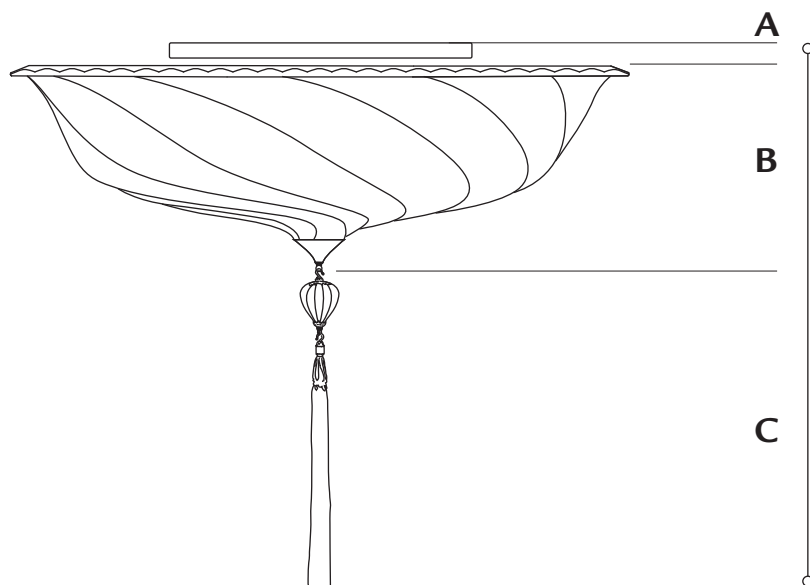

## FORTVNY SCUDO SARACENO

glass small size . shade ø 21 1/2 in. (cm 54,5)

art. G 055 SA - 2

**A. ceiling attachment** ..... 1/2 in. (cm 1,5)

**B. shade** ..... 7 in. (cm 18)  
(metal tip included)

**C. glass drop with rayon tassel** 11 in. (cm 28)

**standard overall height** ..... 18 1/2 in. (cm 47,5)

**weight** ..... lb.17 oz.10 (8 kg)

**suggested wattage** ..... 3 x max 40W

**voltage** 110/120V: E12 socket . 220/240V: E14 socket

◆ A T E L I E R **FORTVNY** V E N E Z I A ◆

## FORTVNY SCUDO SARACENO

glass medium size . shade ø 25 3/8 in. (cm 65)

art. G 065 SA - 2

**A. ceiling attachment** ..... 1/16 in. (cm 1,5)

**B. shade** ..... 7 7/8 in. (cm 20)  
(metal tip included)

**C. glass drop with rayon tassel** 11 in. (cm 28)

**D. glass drop with rayon tassel** 11 3/4 in. (cm 30)

**standard overall height** ..... 25 in. (cm 64)

**weight** ..... lb.38 oz.9 (17,5 kg)

**suggested wattage** ..... 3 x max 100W

**voltage** 110/120V: E12 socket . 220/240V: E14 socket