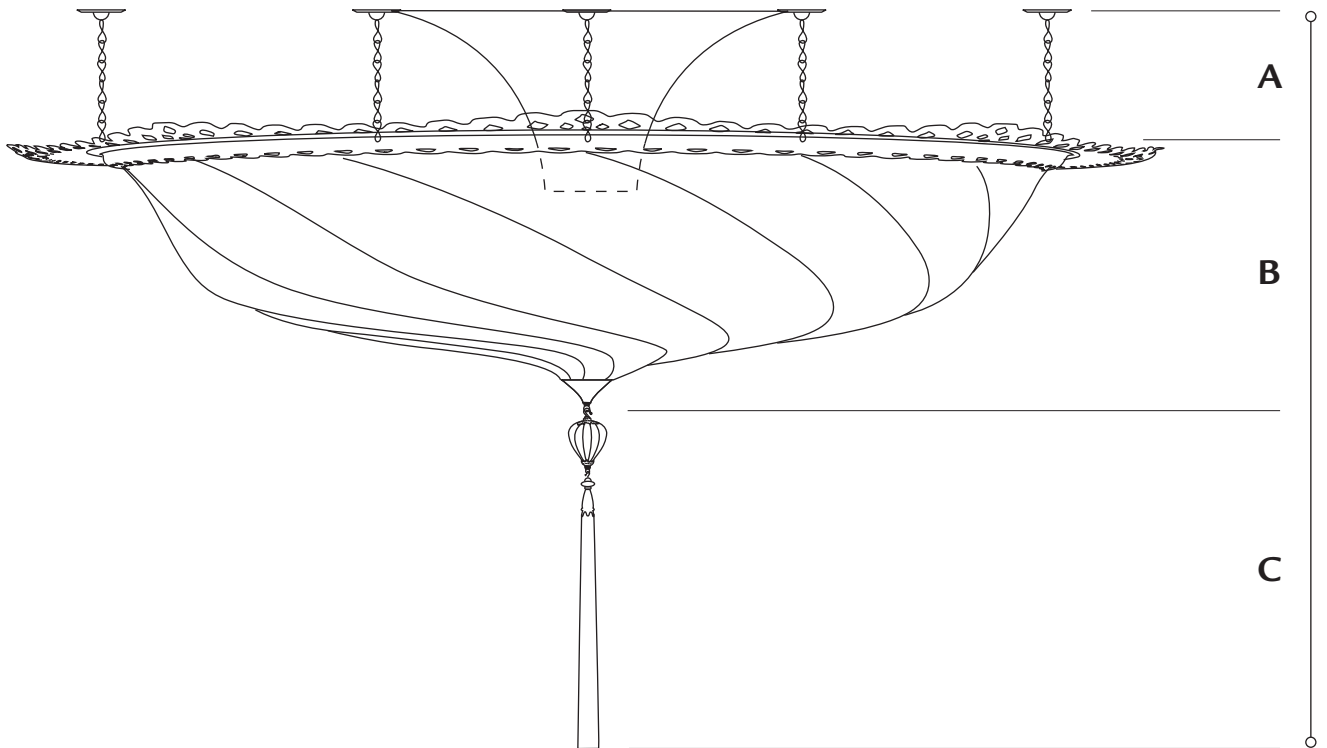

## FORTVNY SCUDO SARACENO

glass small size . shade ø 21 1/2 in. (cm 54,5)

art. G 055 SA - 2

**A. ceiling attachment** ..... 1/2 in. (cm 1,5)

**B. shade** ..... 7 in. (cm 18)  
(metal tip included)

**C. glass drop with rayon tassel** 11 in. (cm 28)

## FORTVNY SCUDO SARACENO

glass large size . shade  $\varnothing$  33 5/8 in. (cm 86)  
metal ring  $\varnothing$  39 3/4 in. (cm 102)

art. G 102 SA - 2

**A. ceiling attachment** ..... 4 in. (cm 10)

**B. shade** ..... 9 1/4 in. (cm 24)  
(metal tip included)

**D. glass drop with rayon tassel** 11 3/4 in. (cm 30)

**standard overall height** ..... 25 in. (cm 64)

**weight** ..... lb.38 oz.9 (17,5 kg)

**suggested wattage** ..... 3 x max 100W

**voltage** 110/120V: E12 socket . 220/240V: E14 socket