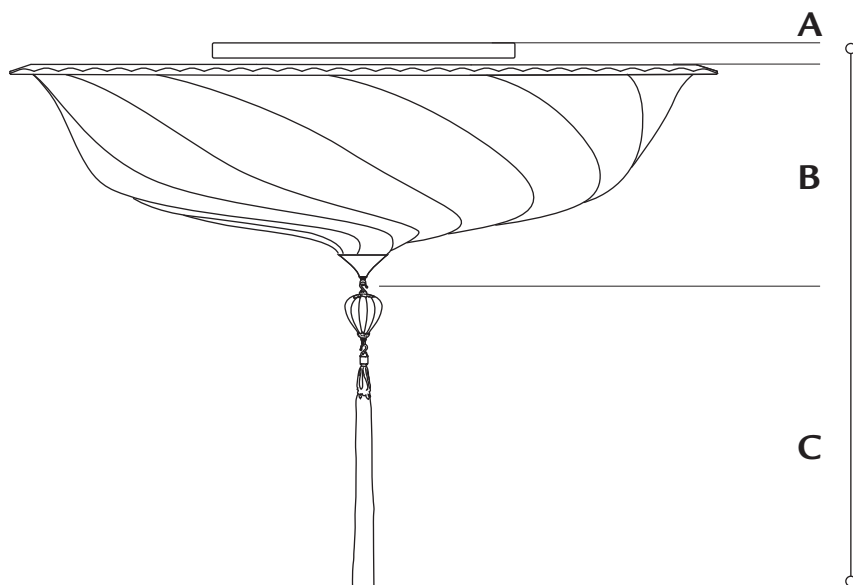

## FORTVNY SCUDO SARACENO

glass small size . shade ø 21 1/2 in. (cm 54,5)

art. G 055 SA - 2

**A. ceiling attachment** ..... 1/2 in. (cm 1,5)

**B. shade** ..... 7 in. (cm 18)  
(metal tip included)

**C. glass drop with rayon tassel** 11 in. (cm 28)

## FORTVNY SCUDO SARACENO

glass medium size . shade ø 25 3/8 in. (cm 65)

art. G 065 SA - 2

**A. ceiling attachment** ..... 1/16 in. (cm 1,5)

**B. shade** ..... 7 7/8 in. (cm 20)  
(metal tip included)

**C. glass drop with rayon tassel** 11 in. (cm 28)

**standard overall height** ..... 19 1/4 in. (cm 49,5)

**weight** ..... lb.23 oz.2 (10,5 kg)

**suggested wattage** ..... 3 x max 40W

**voltage** 110/120V: E12 socket . 220/240V: E14 socket

◆ ATELIER **FORTVNY** VENEZIA ◆

**D. glass drop with rayon tassel** 11 3/4 in. (cm 30)

**standard overall height** ..... 25 in. (cm 64)

**weight** ..... lb.38 oz.9 (17,5 kg)

**suggested wattage** ..... 3 x max 100W

**voltage** 110/120V: E12 socket . 220/240V: E14 socket