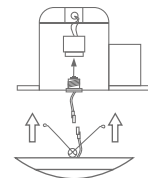

LED Adapter

4" CAN RECESSED

ACCESSORIES SOLD SEPARATELY:

- Connect E26 adapter to the LED adapter
- Insert mounting clips and push downlight up until flush with ceiling

E26 Adapter

LED Adapter

Mounting Bracket

Mounting Clips

5-6" CAN RECESSED

ACCESSORIES SOLD SEPARATELY:

- Connect E26 adapter to the LED adapter
- Squeeze mounting springs and push downlight up until flush with ceiling

E26 Adapter

LED Adapter

Mounting Springs