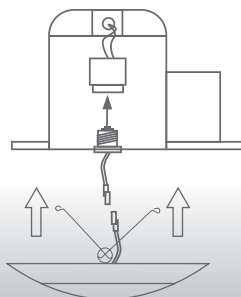

5-6" RECESSED CAN ACCESSORIES

ACCESSORIES INCLUDED

E26 Adapter

Mounting Springs

PRO

- For use with 6" CLICK Downlight
- Allows for installation in 5-6" recessed can housings
- Accessories include E26 adapter & 2 mounting springs
- Compatible with most standard 5-6" IC & Non-IC housings

RECOMMENDED USE

6" CLICK Downlight

5-6" CAN RECESSED

- Connect E26 adapter to the LED adapter supplied with fixture
- Squeeze mounting springs and push downlight up until flush with ceiling

For use with the 14.5W CLICK downlight, these accessories allow for installation in a 5-6" recessed incandescent housing. Compatible with most standard 5-6" IC and Non-IC housings that have spring retaining brackets.

SPECIFICATIONS

Product Model

57974
SMDL6/ACC

Type

SMDL 5-6" Can Installation Accessories

Ref.:#DS176-6SMDL-ACC